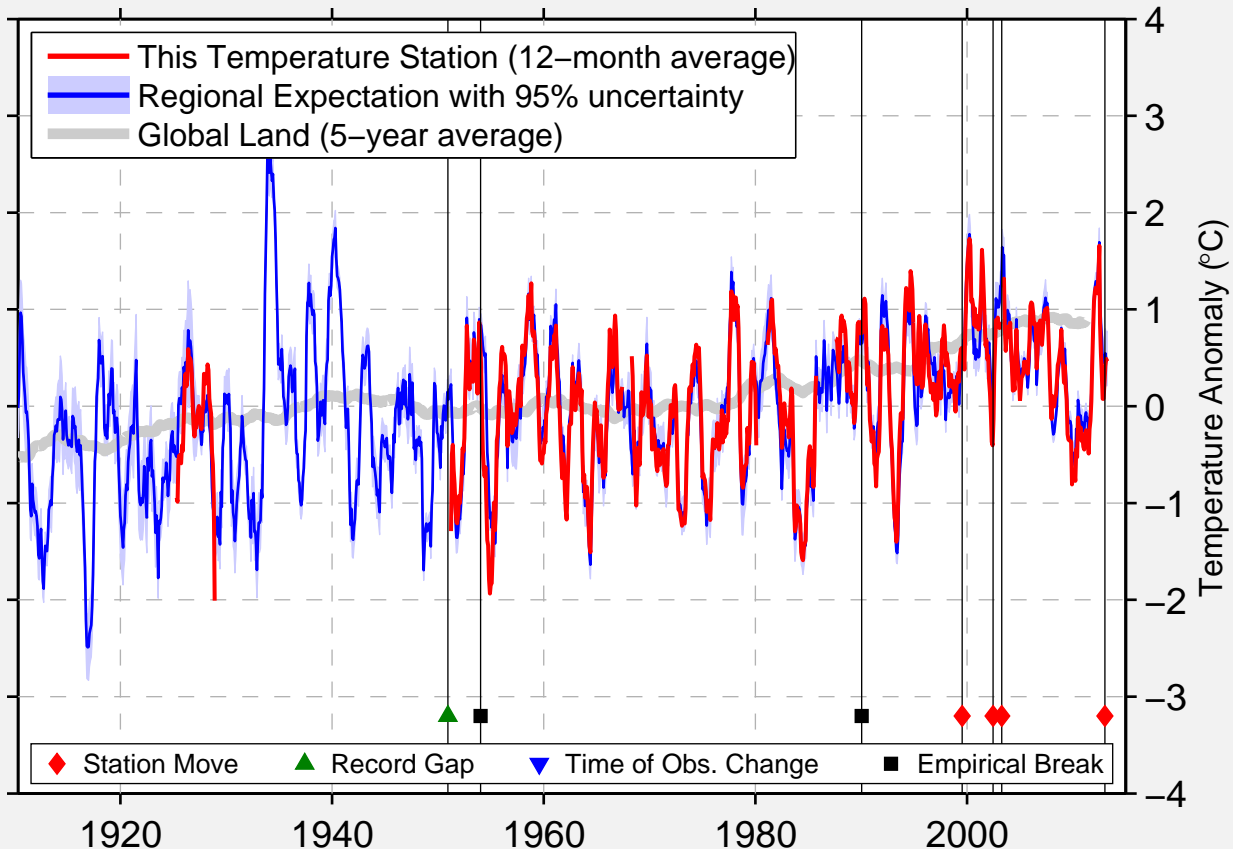

# GARFIELD

40.724 N, 112.197 W (United States)

Data Quality Controlled and Aligned at Breakpoints

Berkeley Earth