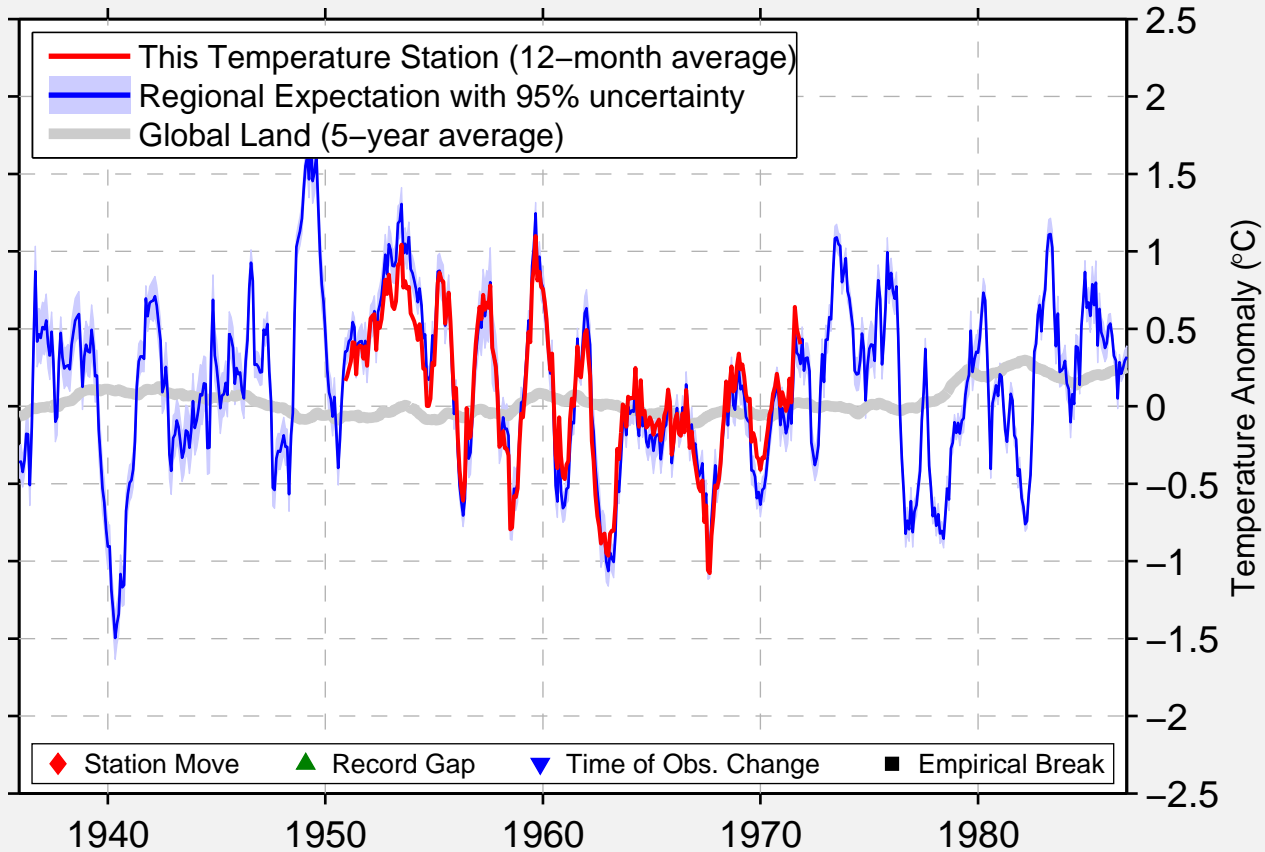

HEMPSTEAD GARDEN CITY

40.717 N, 73.633 W (United States)

Data Quality Controlled and Aligned at Breakpoints

Berkeley Earth