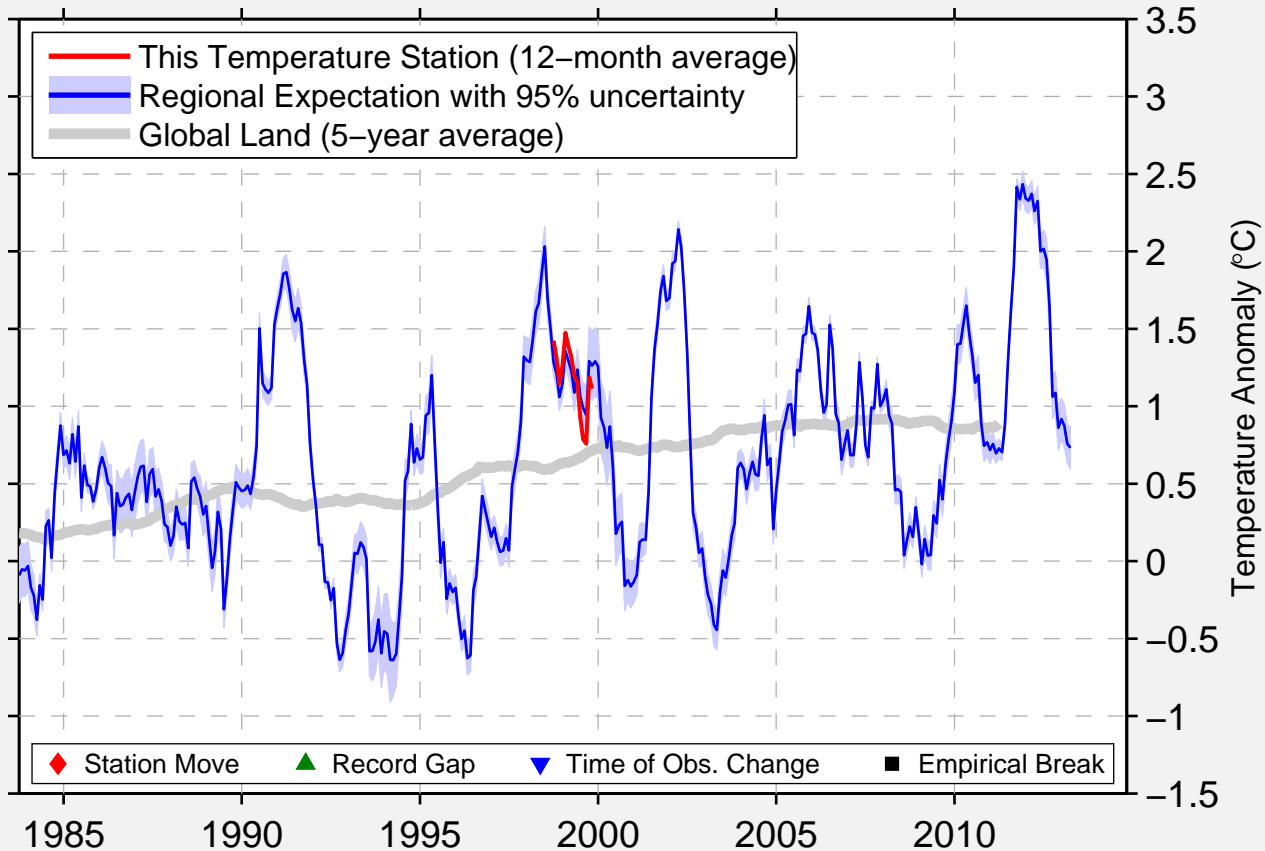

# MINERSVILLE 6 NW

40.717 N, 76.350 W (United States)

Data Quality Controlled and Aligned at Breakpoints

Berkeley Earth