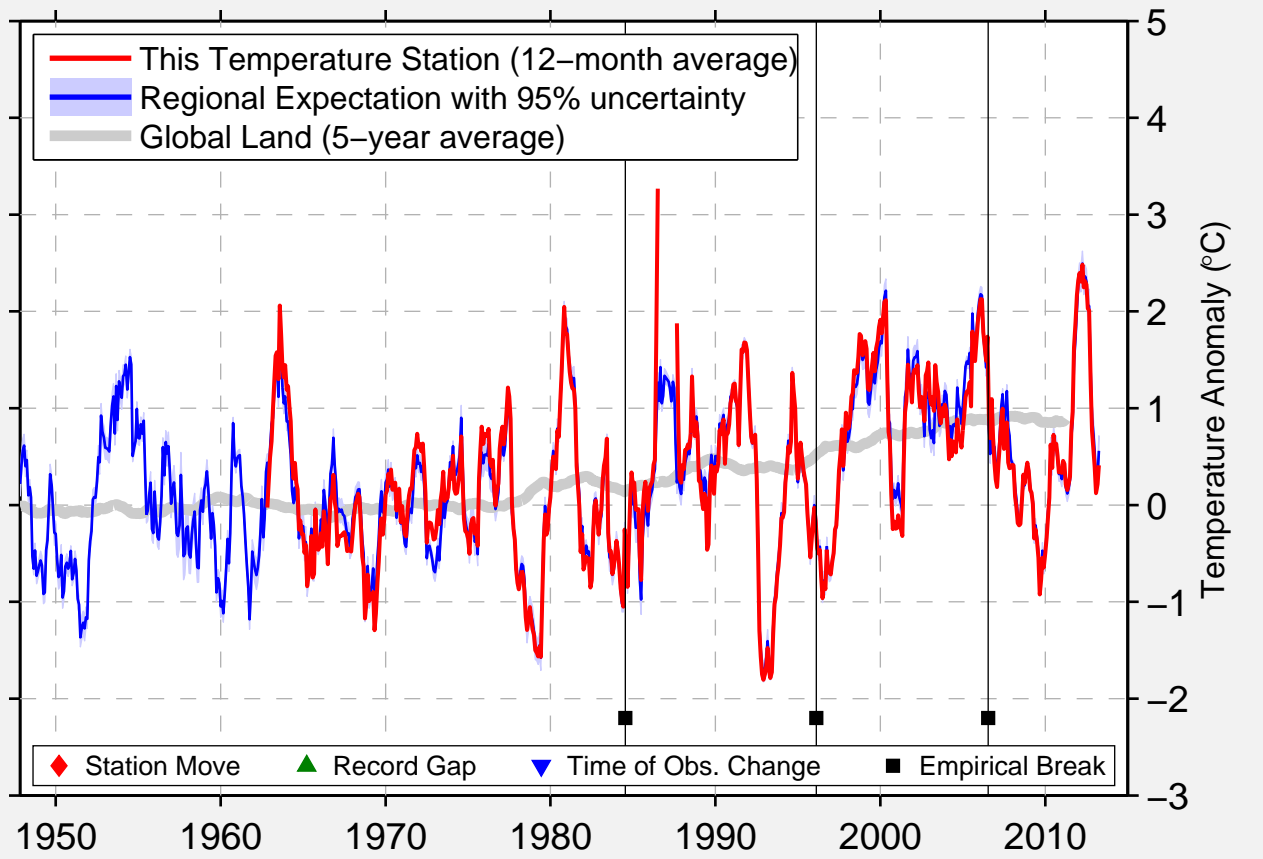

# CANADAY STEAM PLANT

40.694 N, 99.701 W (United States)

Data Quality Controlled and Aligned at Breakpoints

Berkeley Earth