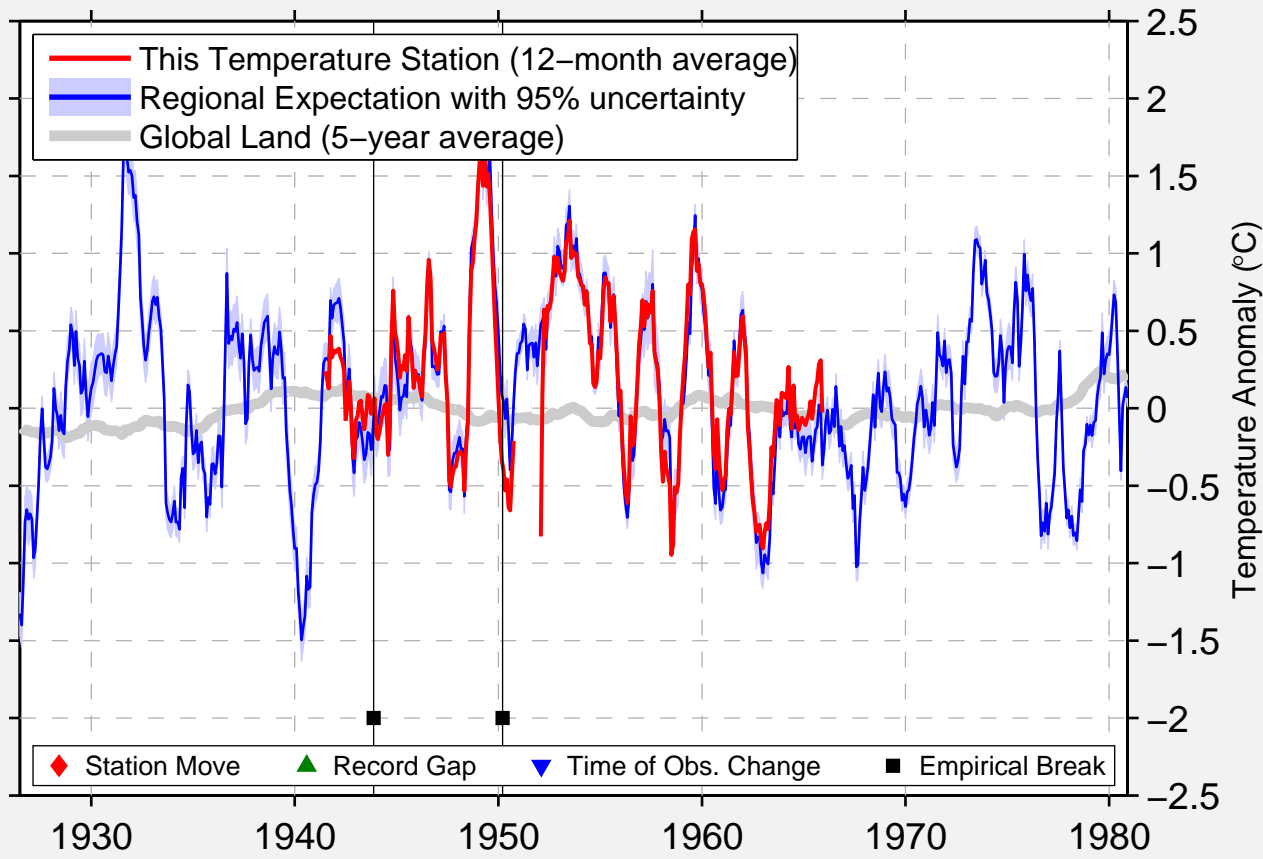

# HEMPSTEAD MALVERNE

40.683 N, 73.667 W (United States)

Data Quality Controlled and Aligned at Breakpoints

Berkeley Earth