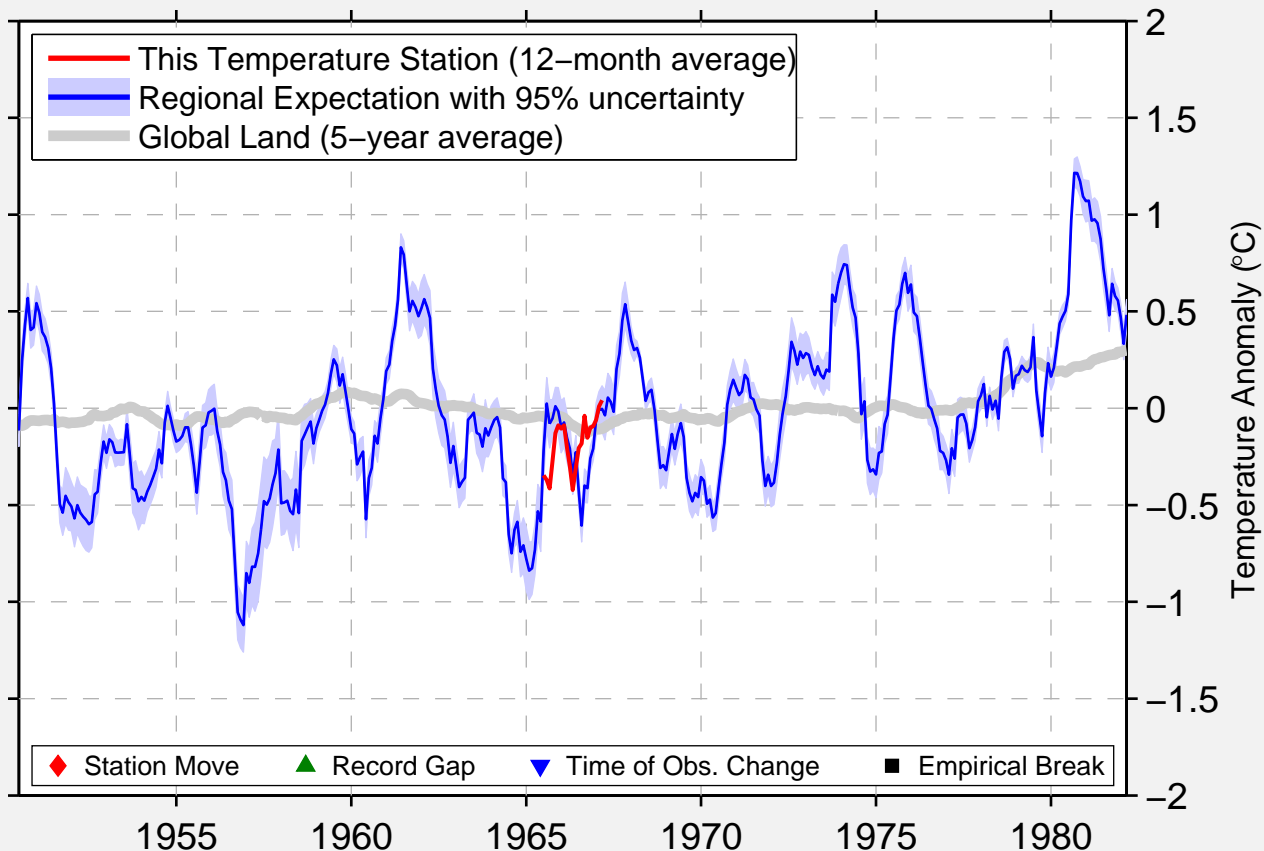

# GEELONG SALINES (MOOLAP)

38.159 S, 144.395 E (Australia)

Data Quality Controlled and Aligned at Breakpoints

Berkeley Earth