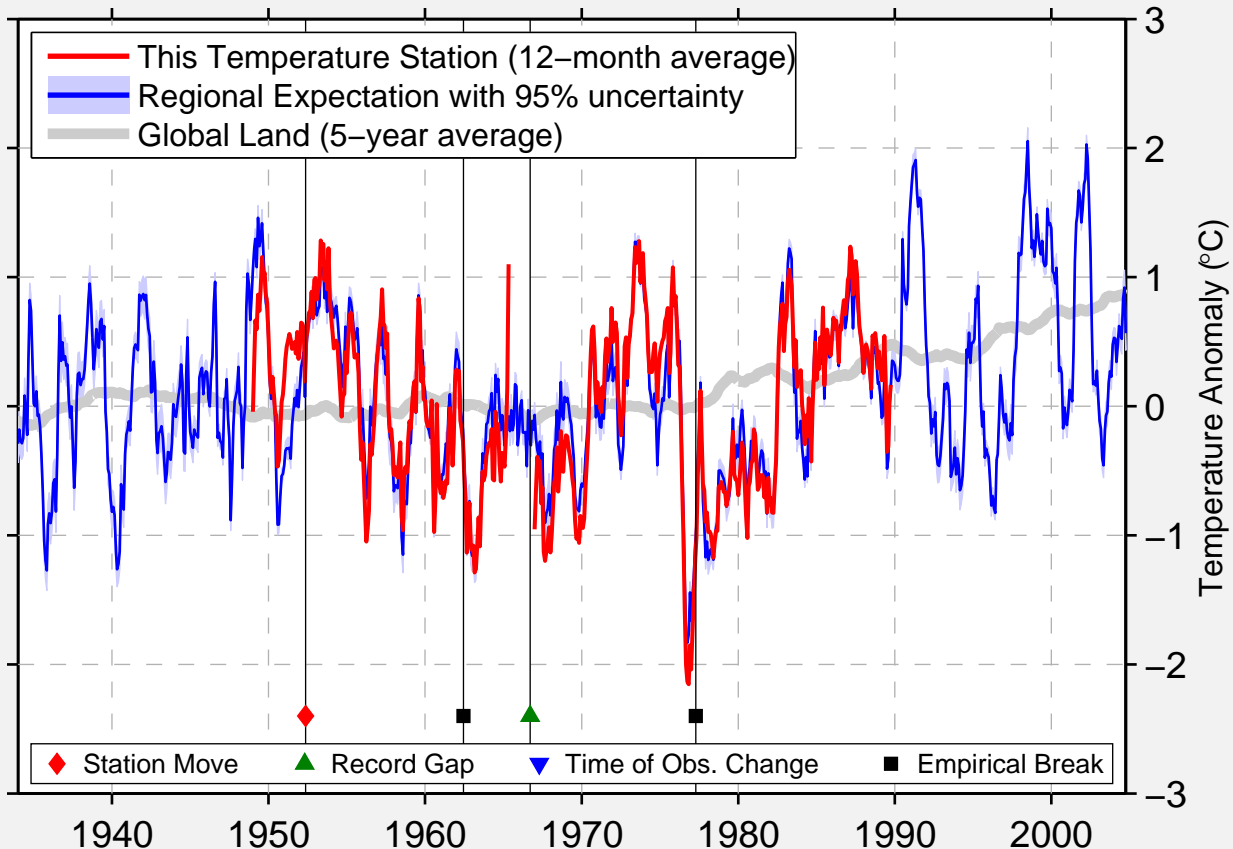

BAKERSTOWN 3 WNW

40.650 N, 79.983 W (United States)

Data Quality Controlled and Aligned at Breakpoints

Berkeley Earth