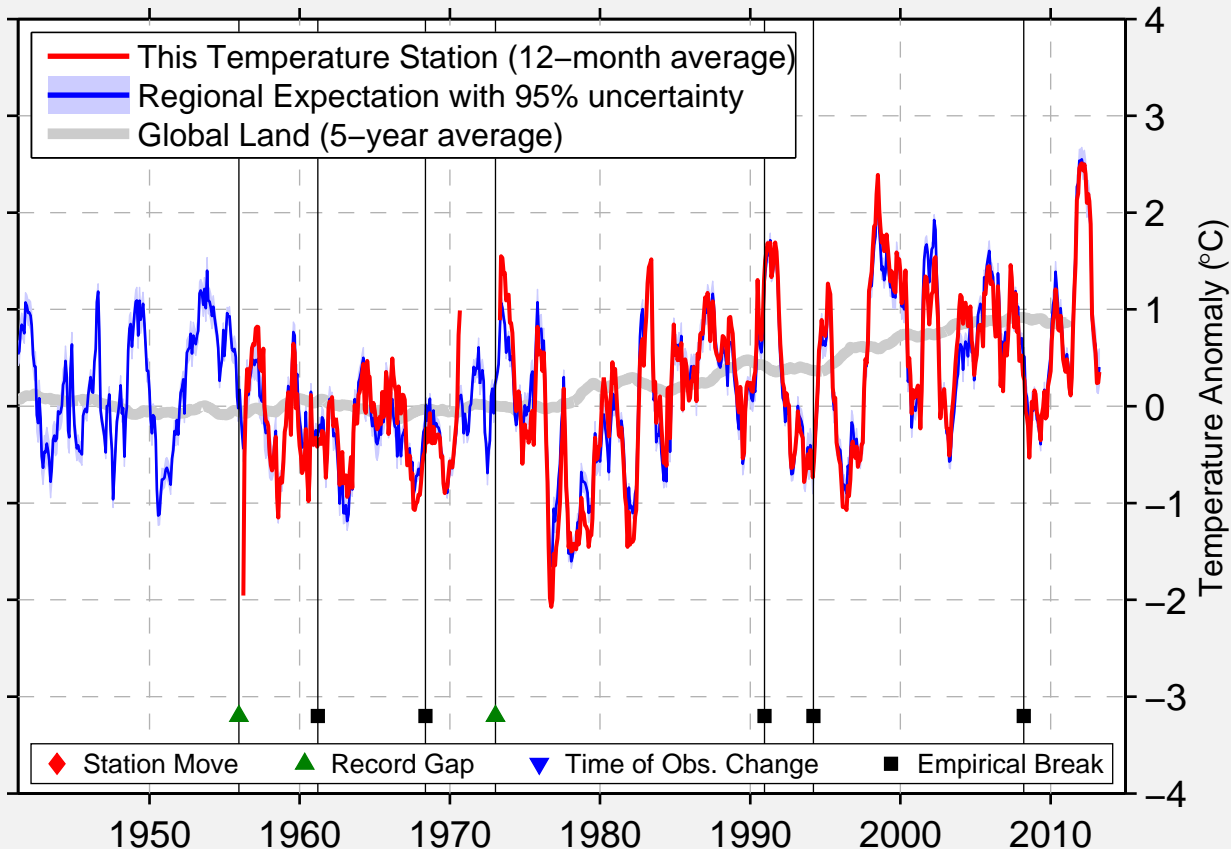

GRISSOM ARB

40.650 N, 86.150 W (United States)

Data Quality Controlled and Aligned at Breakpoints

Berkeley Earth