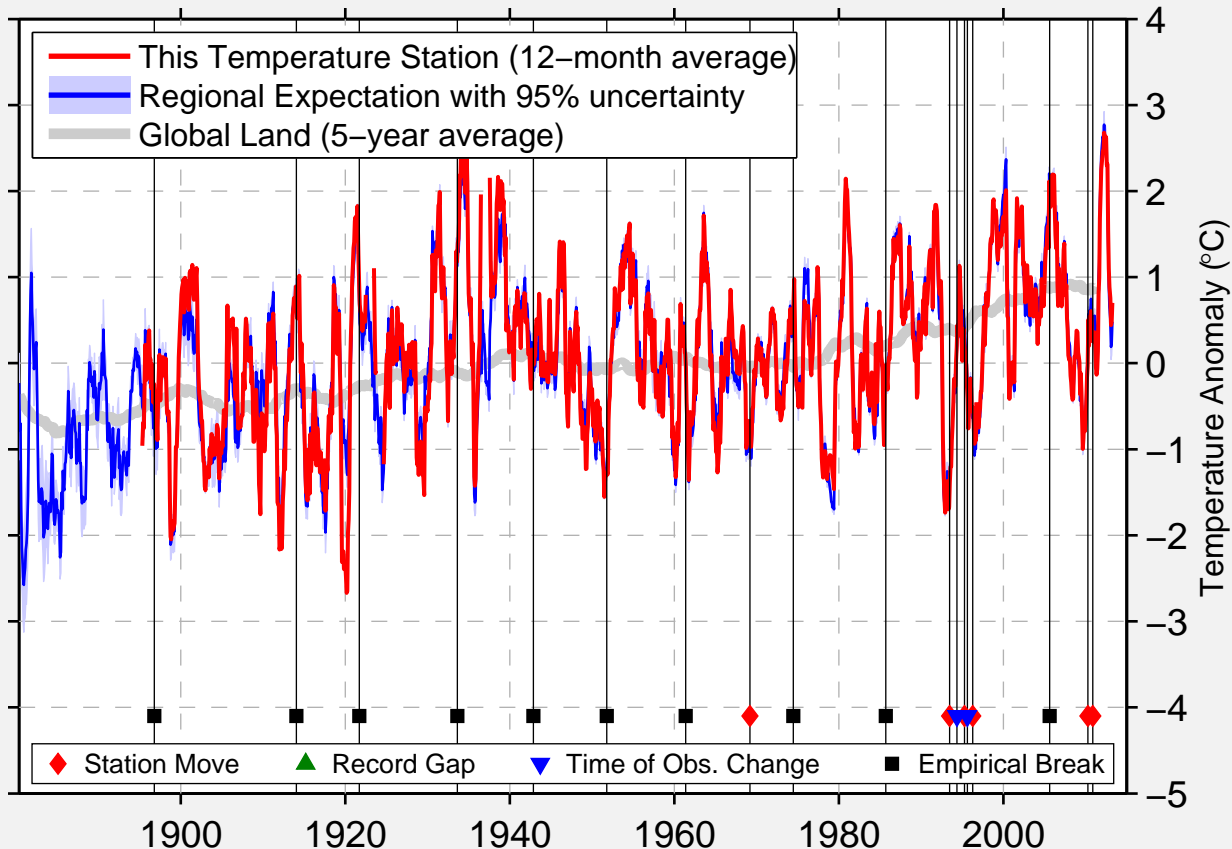

HASTINGS 4 N

40.647 N, 98.383 W (United States)

Data Quality Controlled and Aligned at Breakpoints

Berkeley Earth