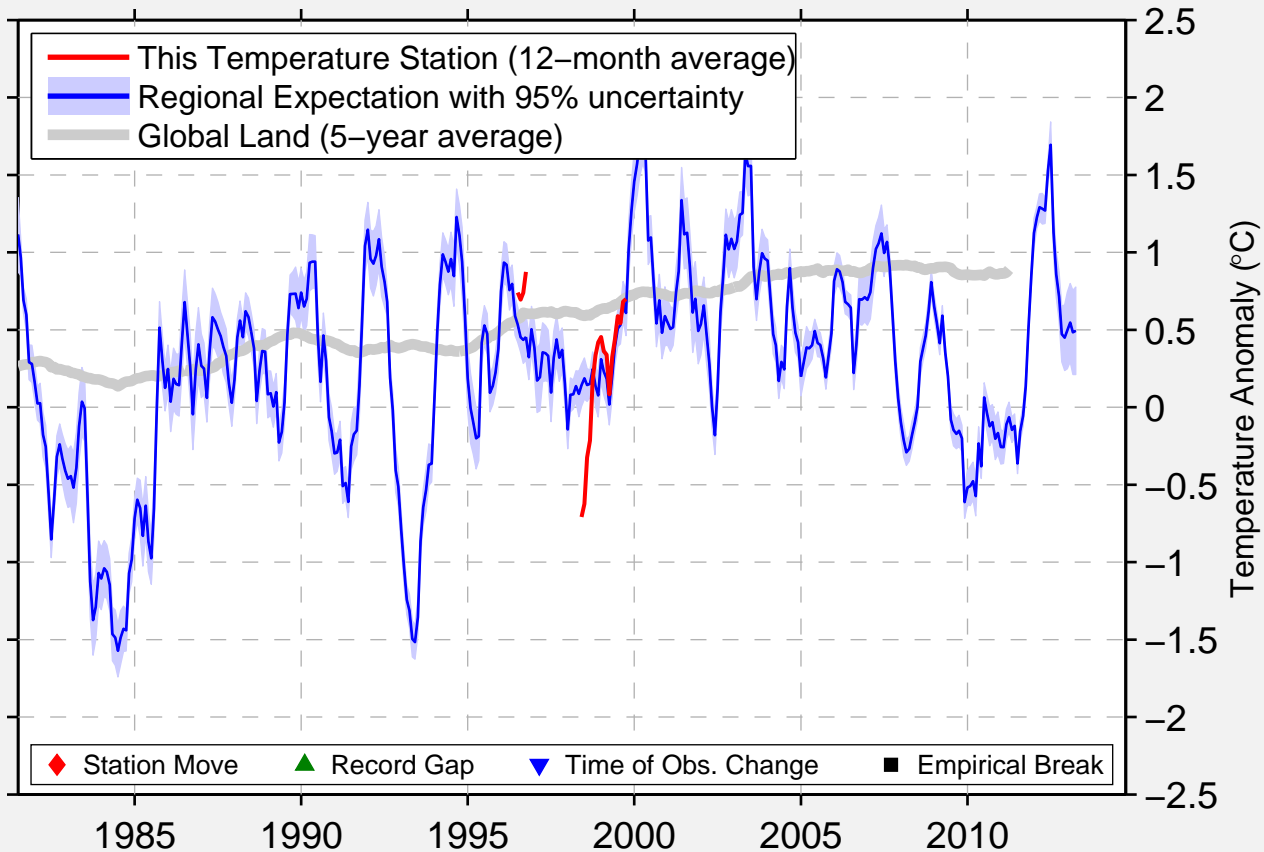

# WHEELER FARM

40.637 N, 111.862 W (United States)

Data Quality Controlled and Aligned at Breakpoints

Berkeley Earth