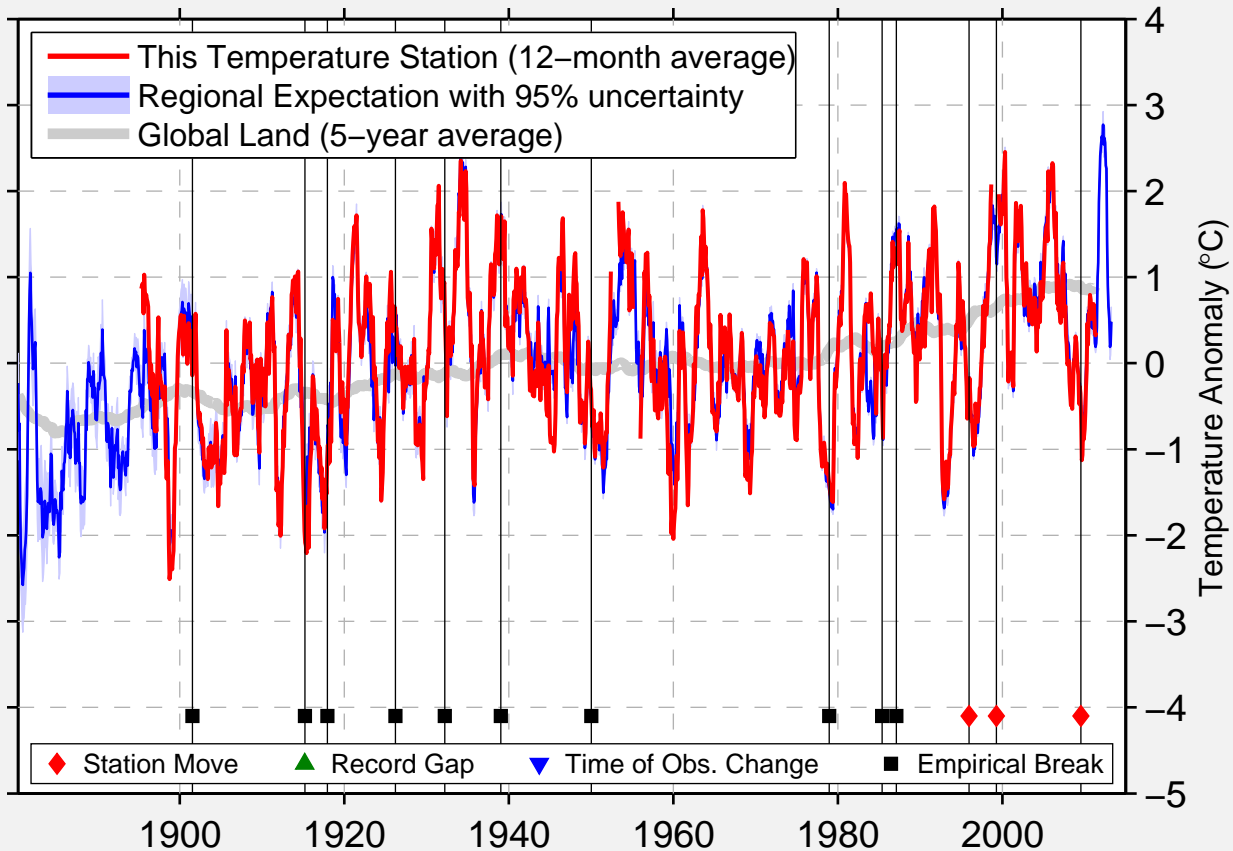

FAIRMONT

40.634 N, 97.584 W (United States)

Data Quality Controlled and Aligned at Breakpoints

Berkeley Earth