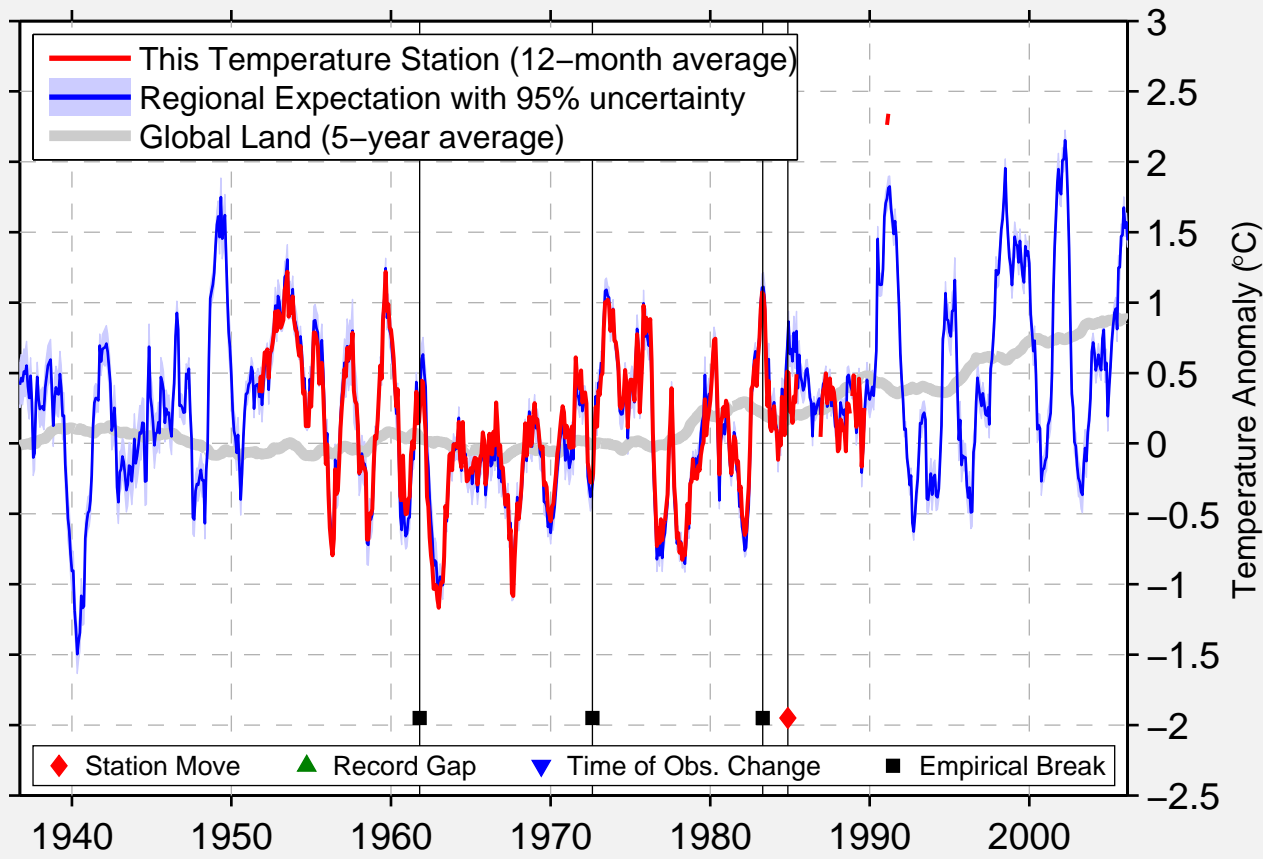

NY WESTERLEIGH STAT IS

40.633 N, 74.117 W (United States)

Data Quality Controlled and Aligned at Breakpoints

Berkeley Earth