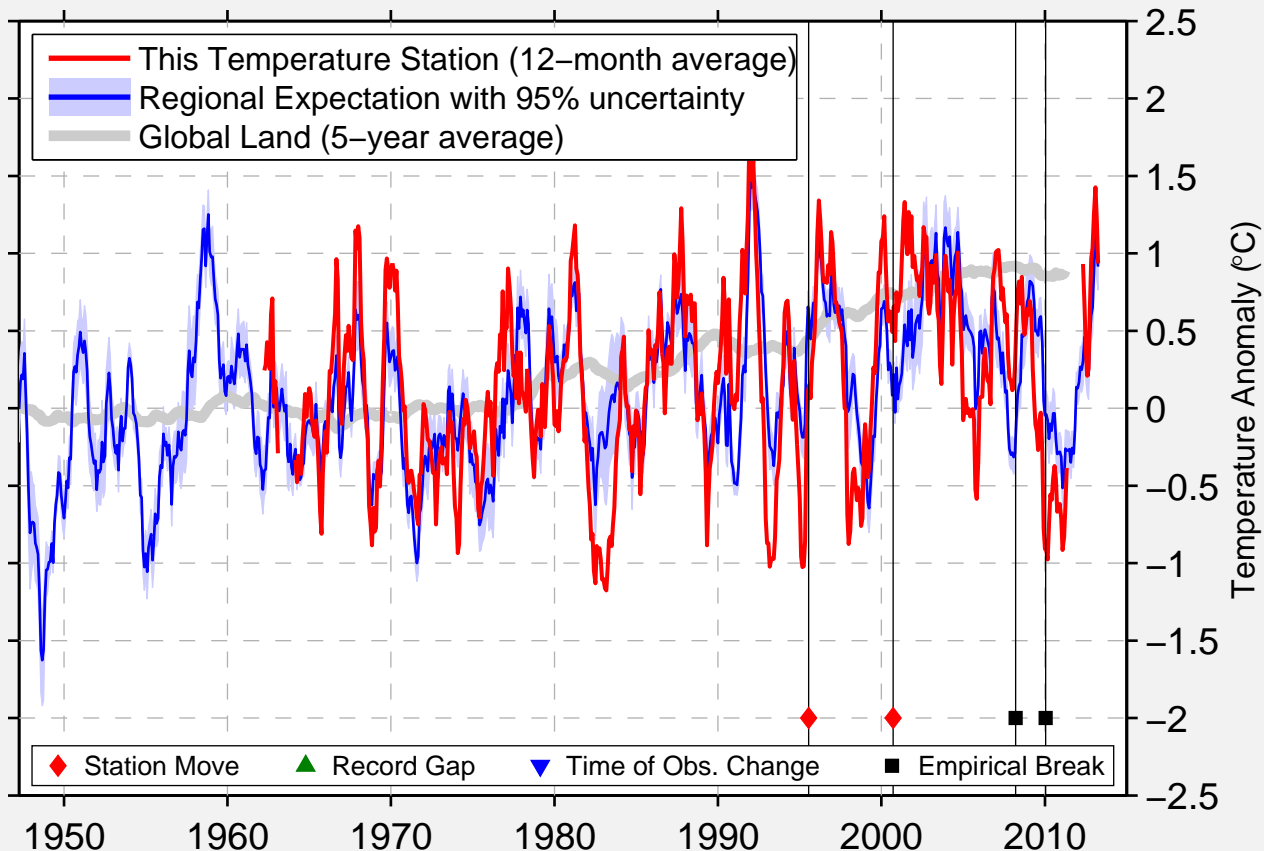

# WHISKEYTOWN RESERVOIR

40.623 N, 122.539 W (United States)

Data Quality Controlled and Aligned at Breakpoints

Berkeley Earth