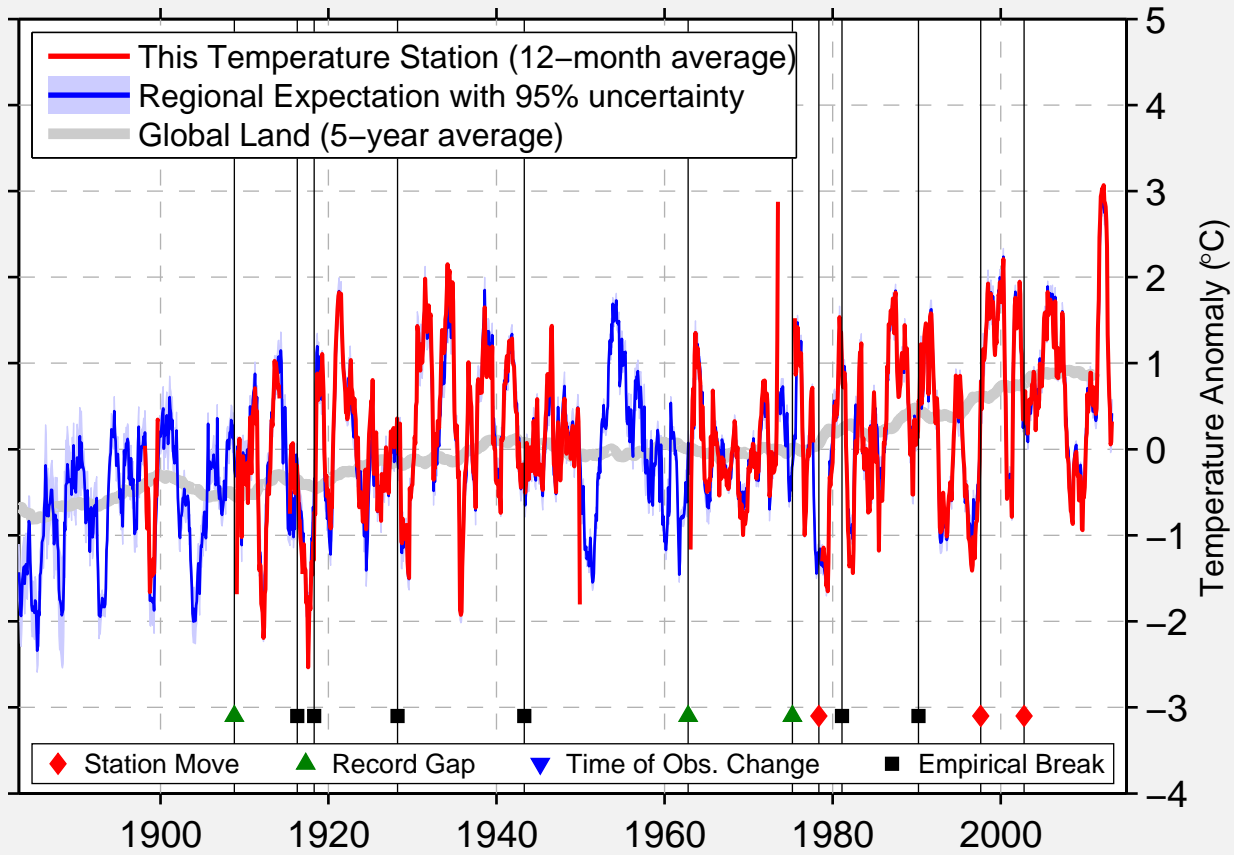

LAMONI

40.620 N, 93.950 W (United States)

Data Quality Controlled and Aligned at Breakpoints

Berkeley Earth