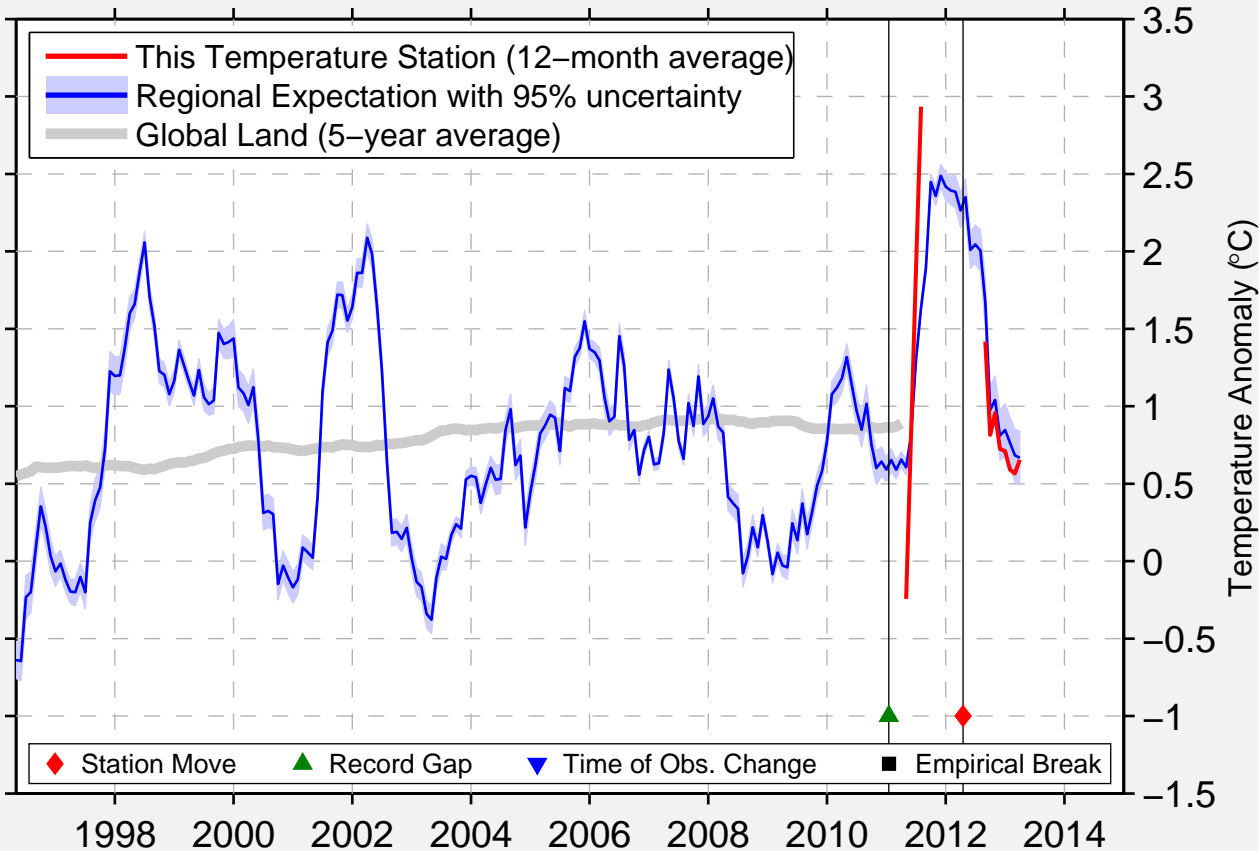

# NATRONA LOCK 4

40.614 N, 79.719 W (United States)

Data Quality Controlled and Aligned at Breakpoints

Berkeley Earth