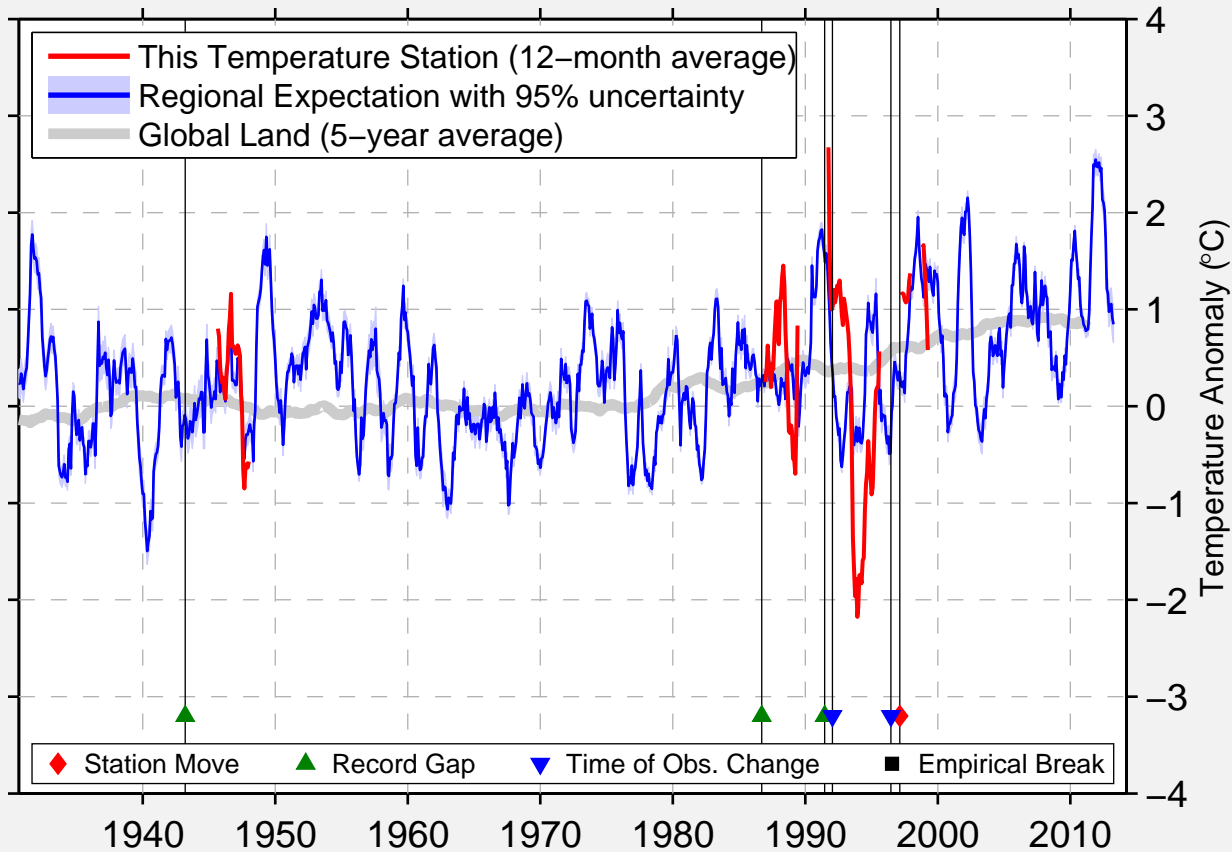

# RAHWAY

40.601 N, 74.257 W (United States)

Data Quality Controlled and Aligned at Breakpoints

Berkeley Earth