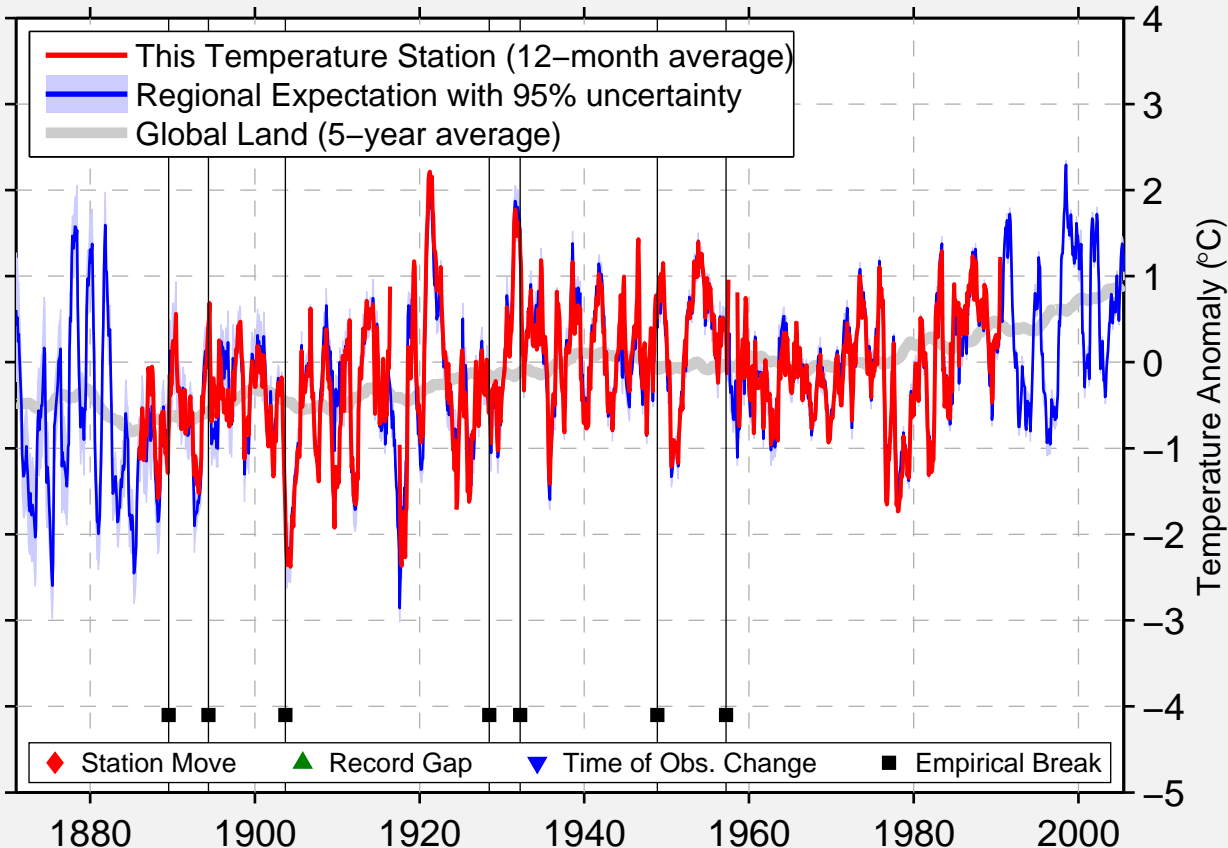

# DELPHI-3NNE

40.600 N, 86.700 W (United States)

Data Quality Controlled and Aligned at Breakpoints

Berkeley Earth