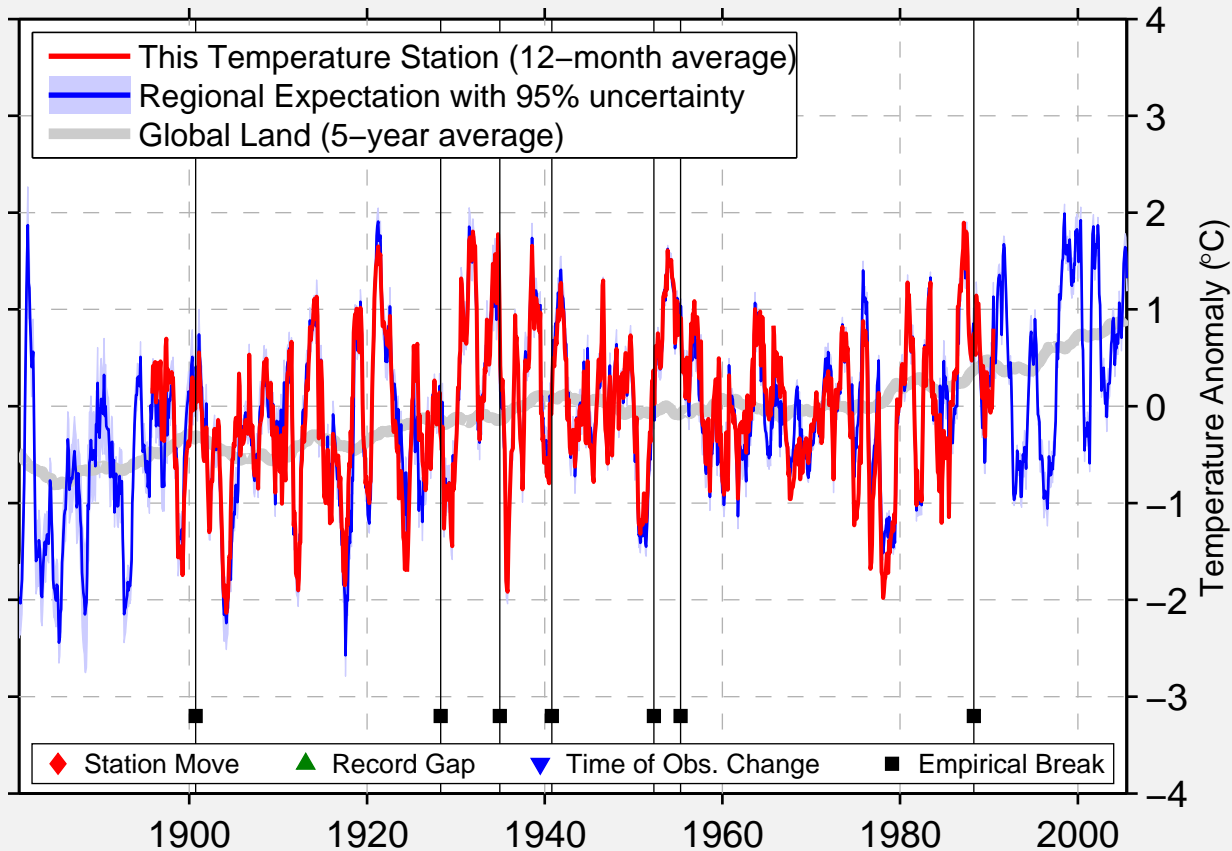

LA-HARPE

40.600 N, 91.000 W (United States)

Data Quality Controlled and Aligned at Breakpoints

Berkeley Earth