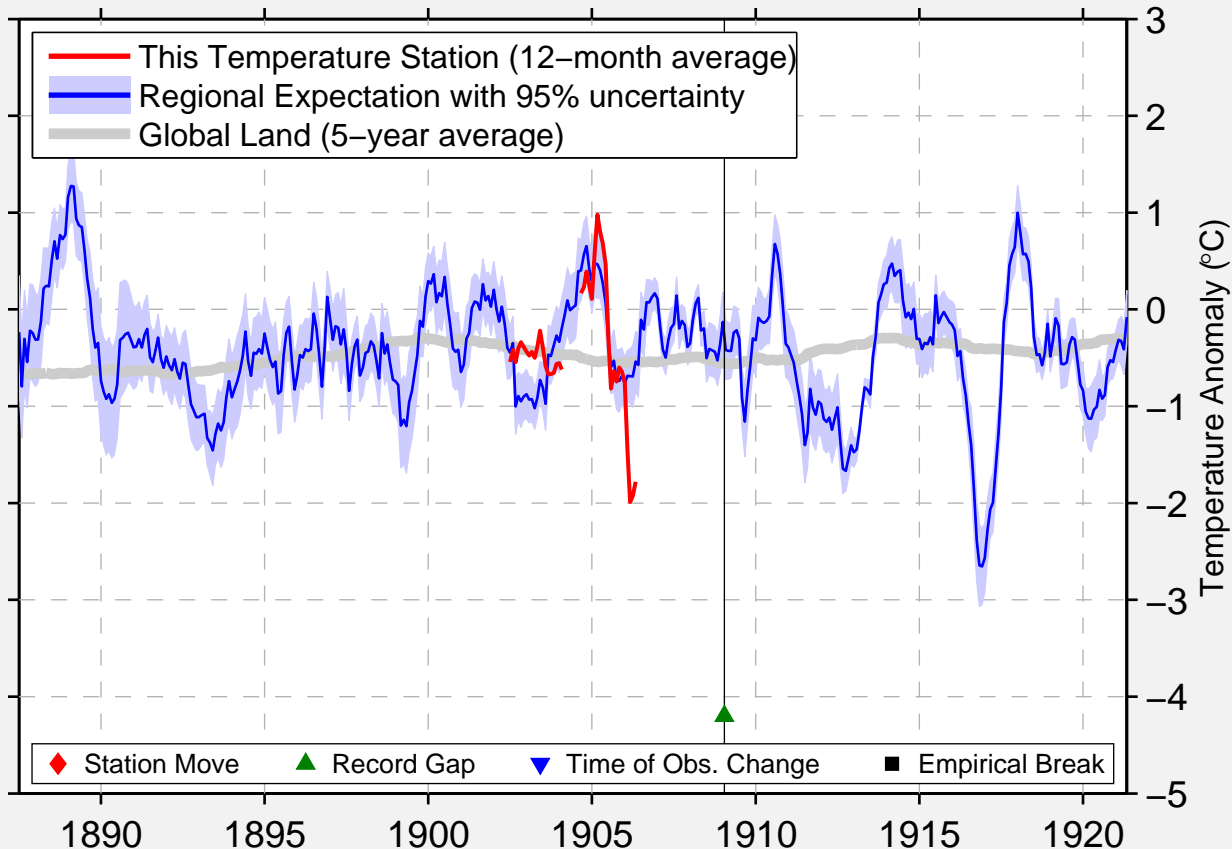

# HUMBOLDT

40.600 N, 118.250 W (United States)

Data Quality Controlled and Aligned at Breakpoints

Berkeley Earth