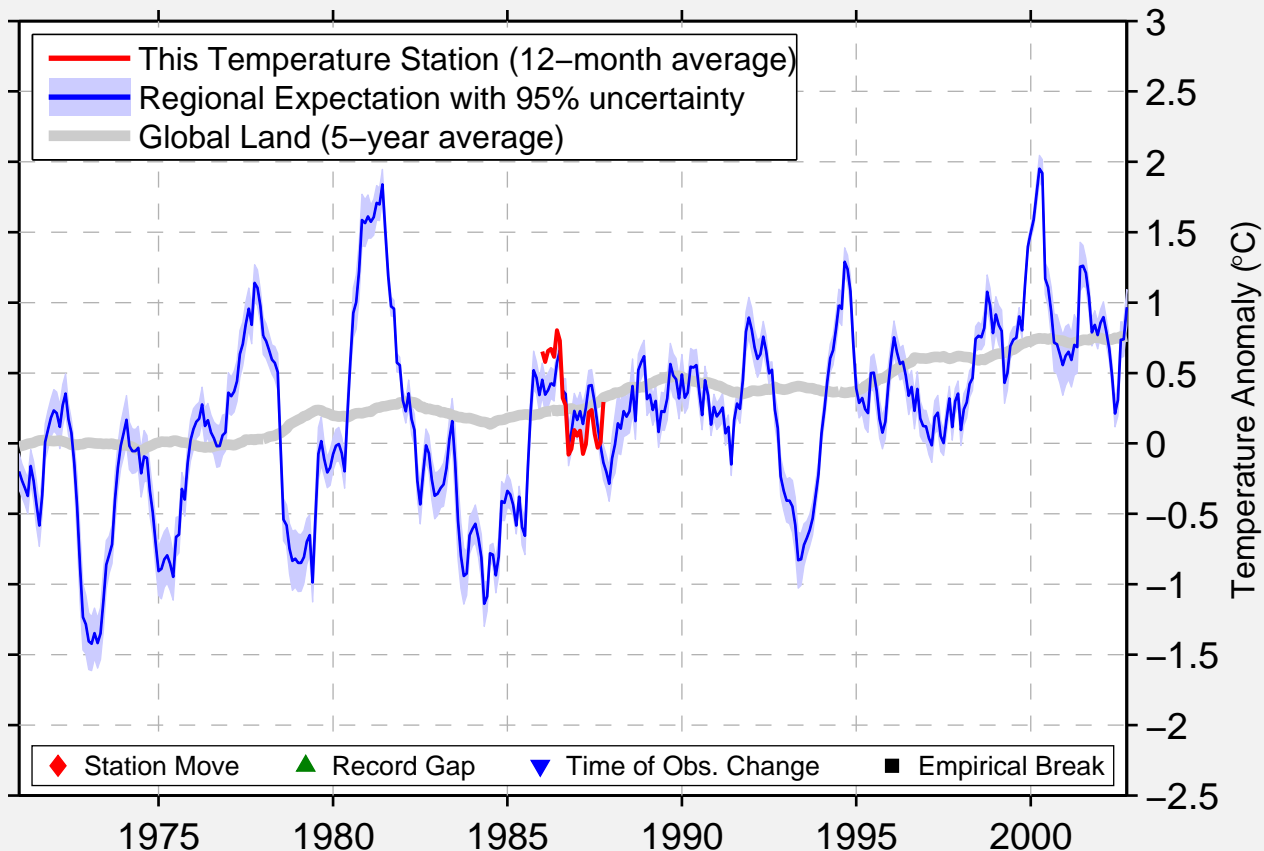

SKY RANCH LUTHERN CAMP

40.583 N, 105.600 W (United States)

Data Quality Controlled and Aligned at Breakpoints

Berkeley Earth