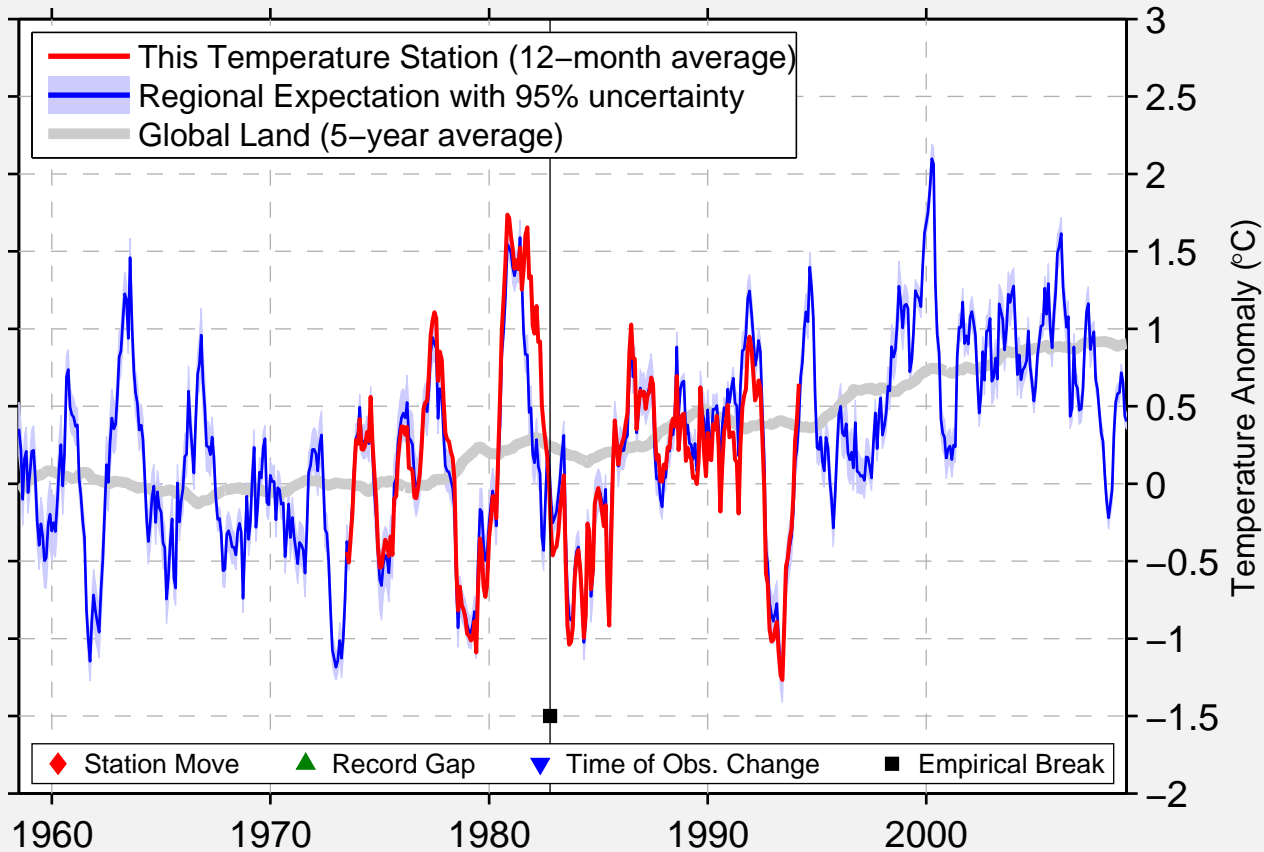

FORT COLLINS(SAWRS)

40.583 N, 105.083 W (United States)

Data Quality Controlled and Aligned at Breakpoints

Berkeley Earth