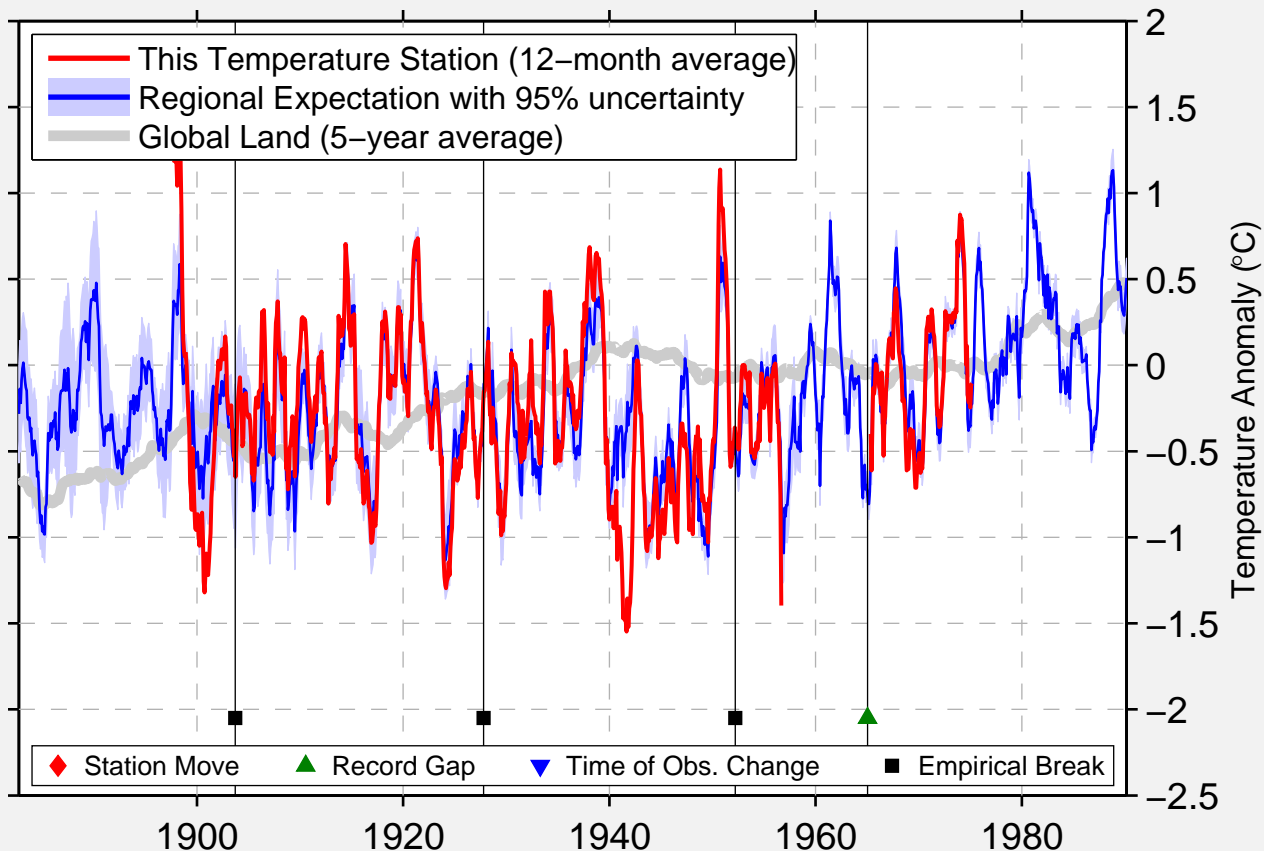

TERANG POST OFFICE

38.246 S, 142.920 E (Australia)

Data Quality Controlled and Aligned at Breakpoints

Berkeley Earth