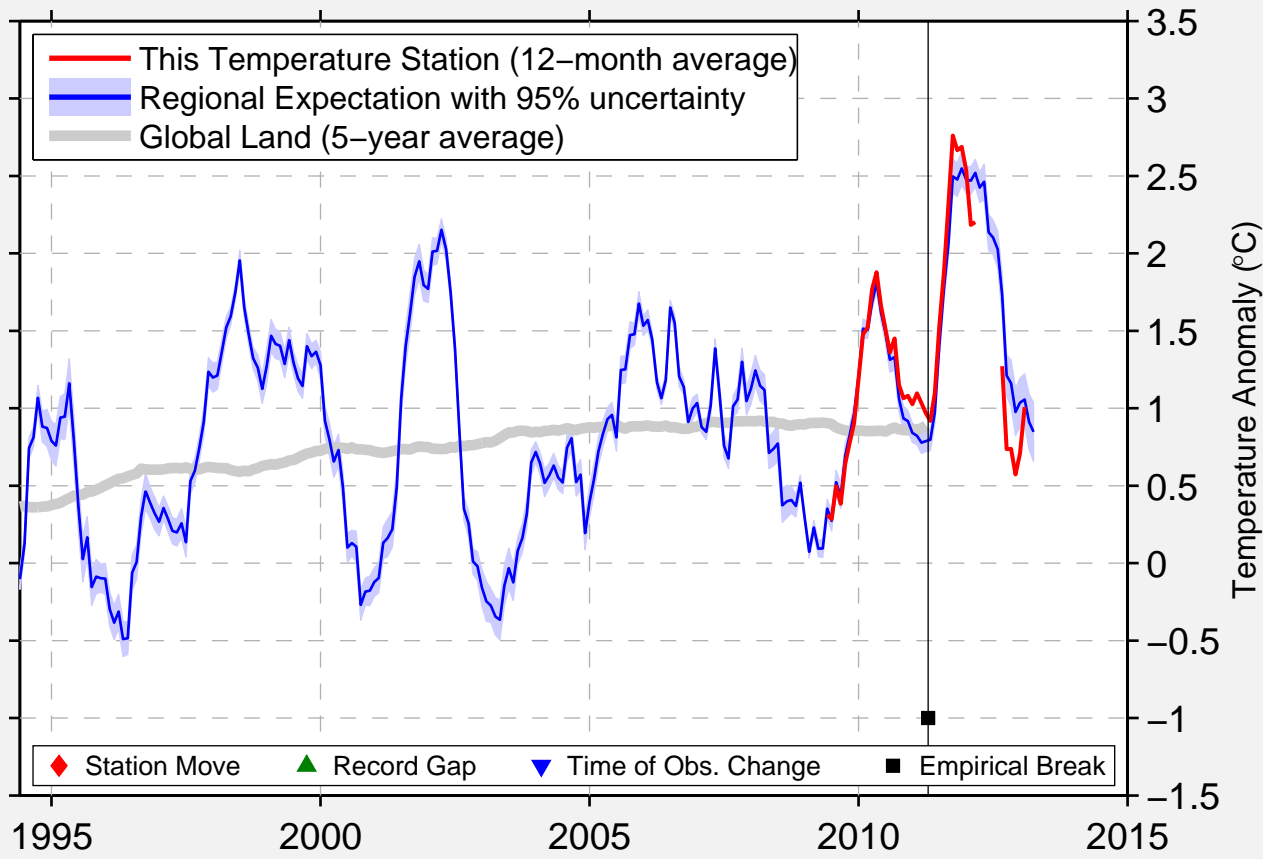

ALLENTOWN QUEEN CITY

40.567 N, 75.483 W (United States)

◆ Station Move ▲ Record Gap ▼ Time of Obs. Change ■ Empirical Break

Data Quality Controlled and Aligned at Breakpoints

Berkeley Earth