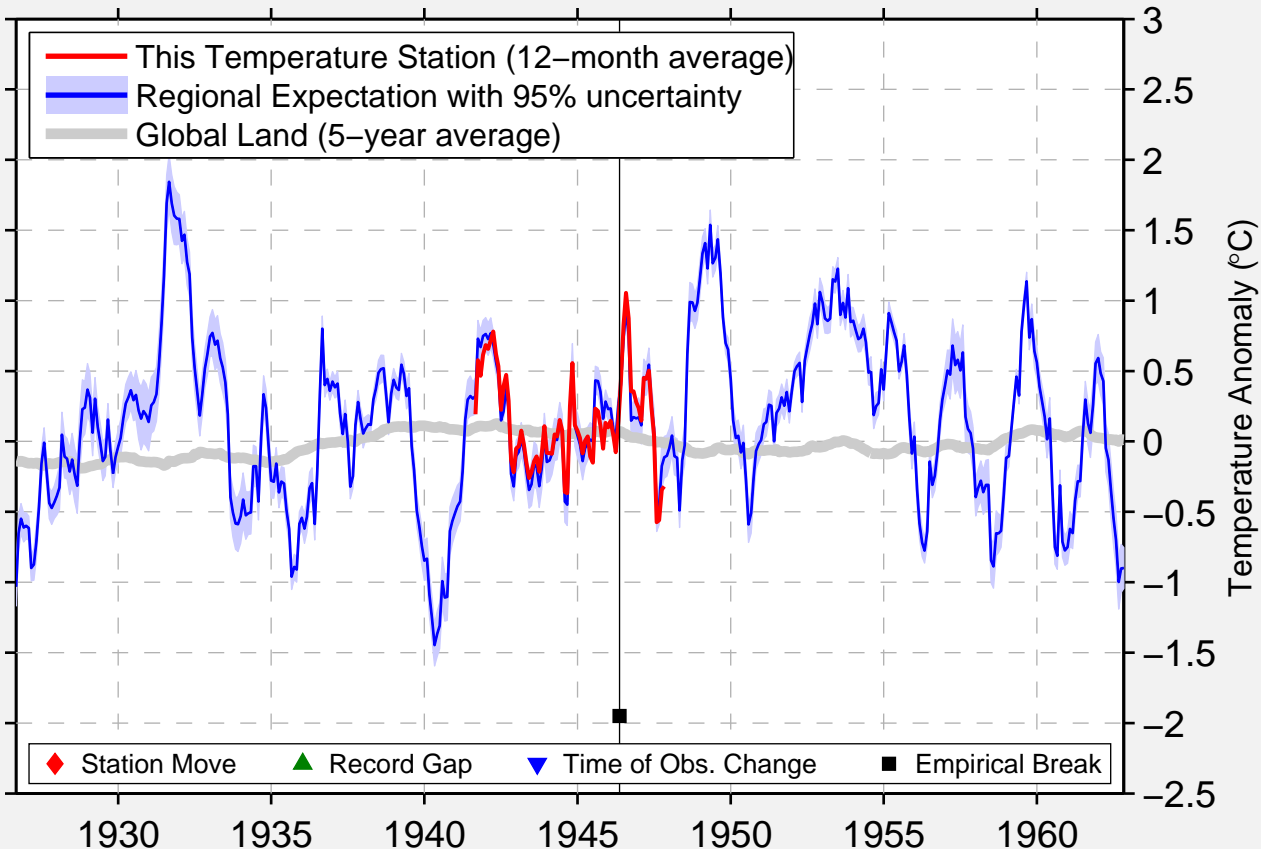

PINE GROVE 1 NE

40.567 N, 76.367 W (United States)

Data Quality Controlled and Aligned at Breakpoints

Berkeley Earth