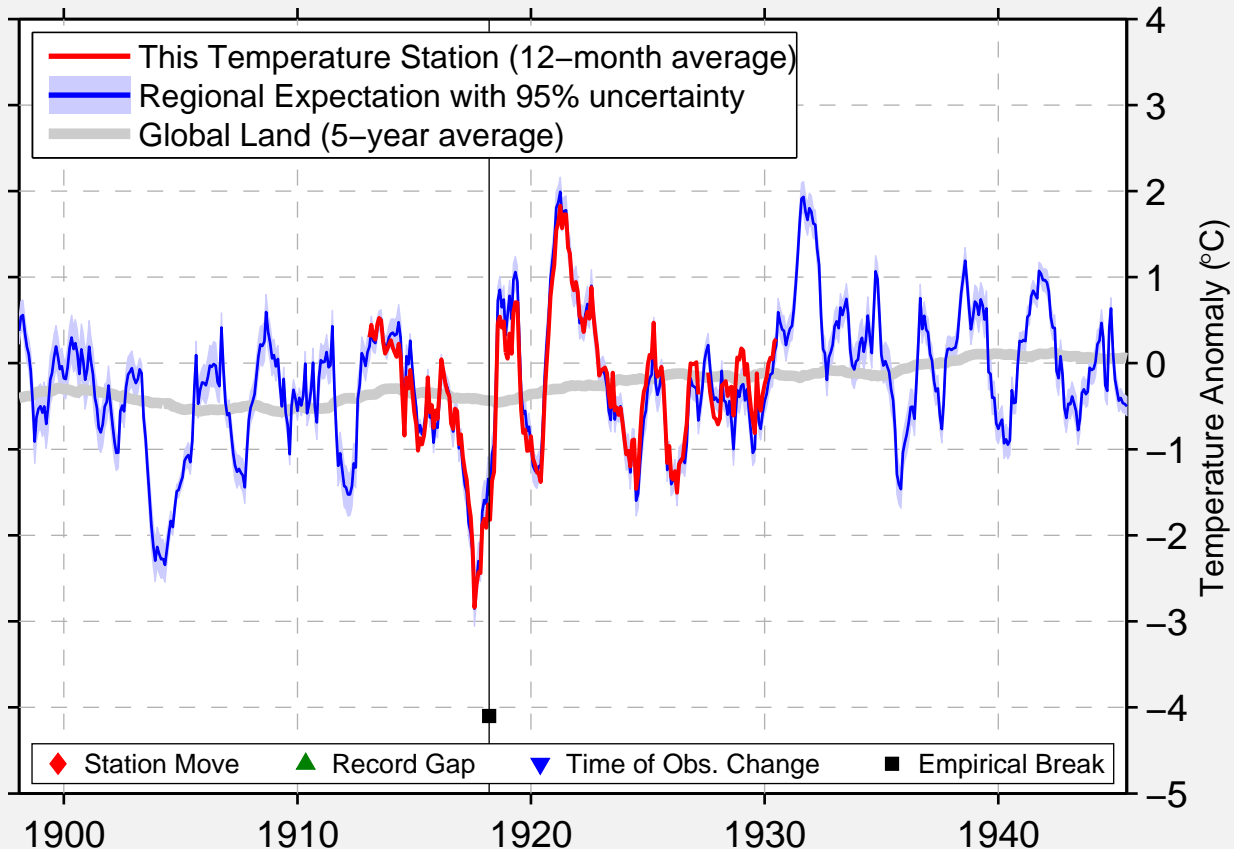

# WAPAKONETA (1)

40.567 N, 84.200 W (United States)

Data Quality Controlled and Aligned at Breakpoints

Berkeley Earth