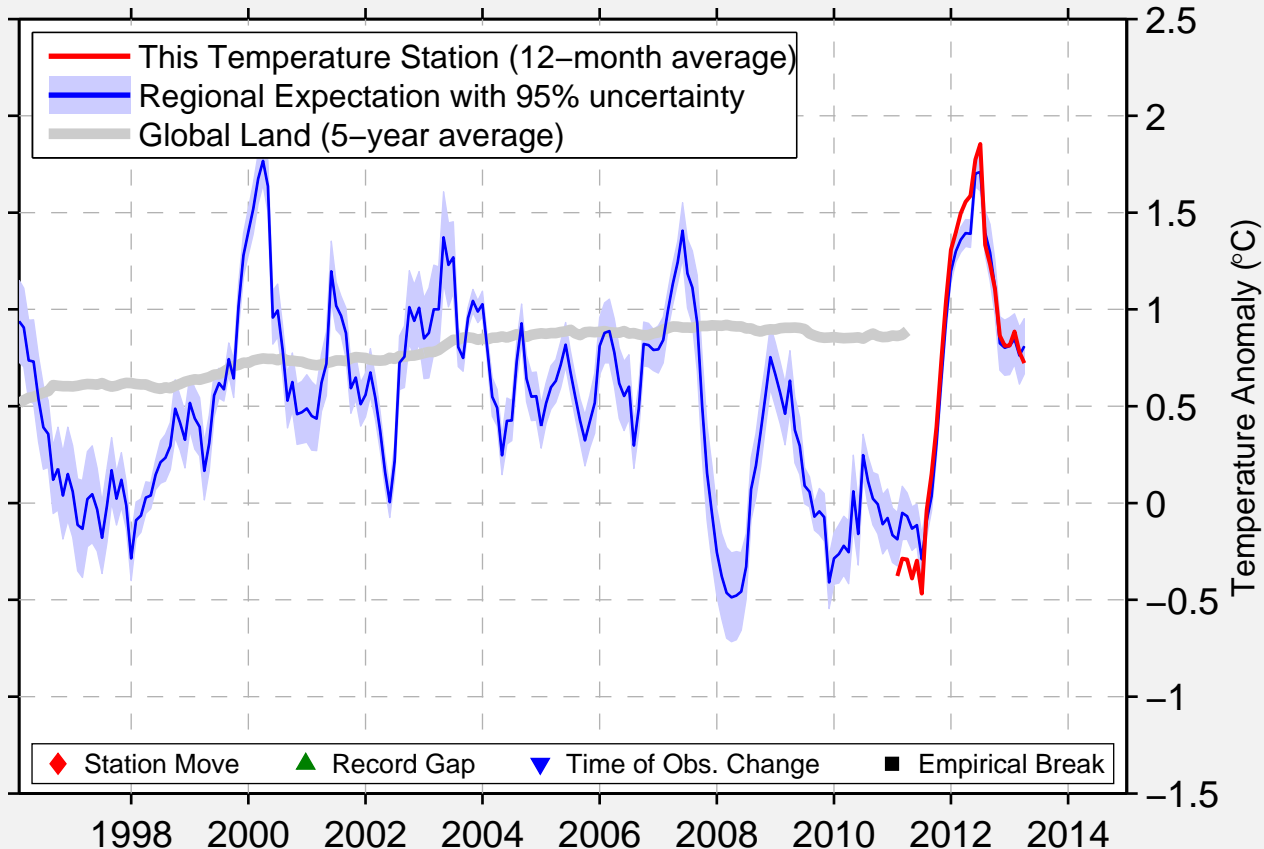

MIDWAY 3 NE

40.547 N, 111.414 W (United States)

Data Quality Controlled and Aligned at Breakpoints

Berkeley Earth