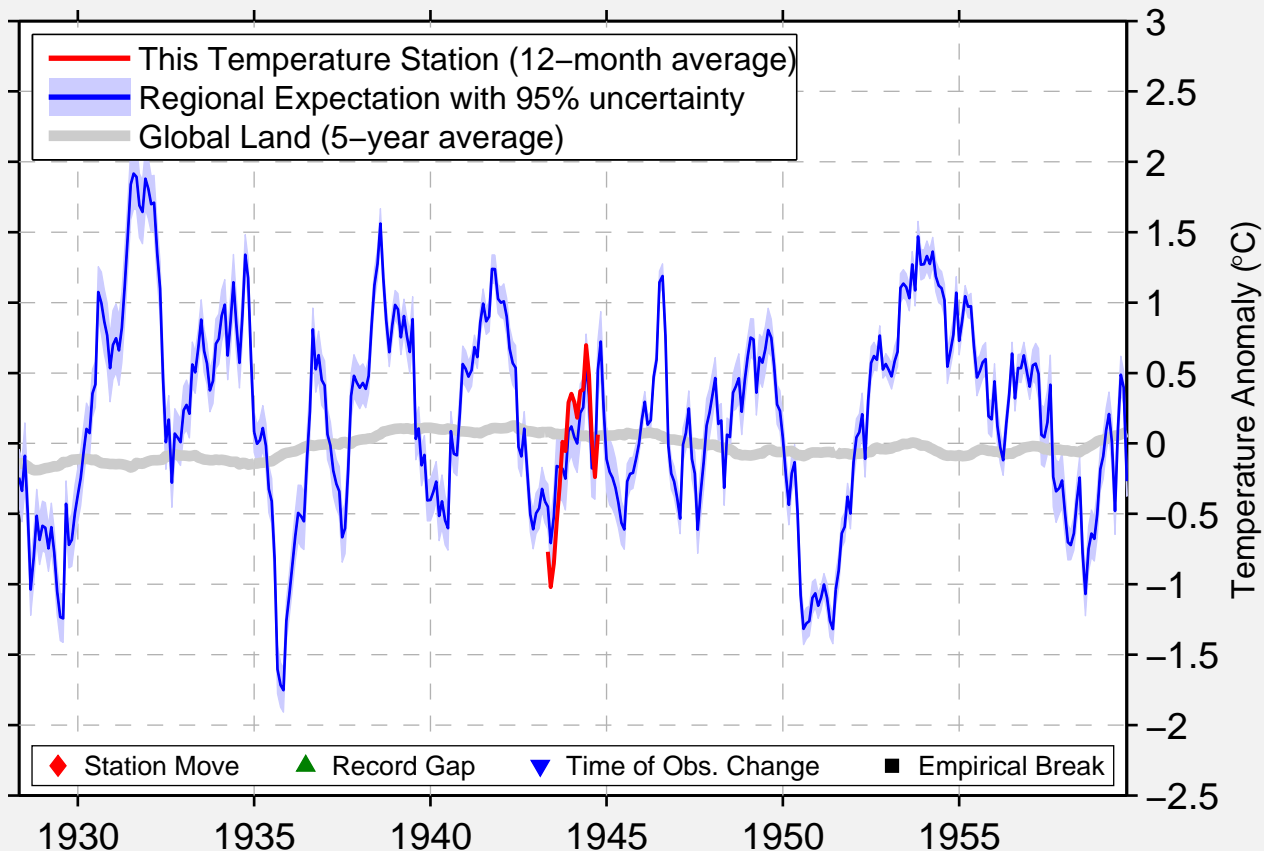

MACKINAW 1N

40.538 N, 89.354 W (United States)

Data Quality Controlled and Aligned at Breakpoints

Berkeley Earth