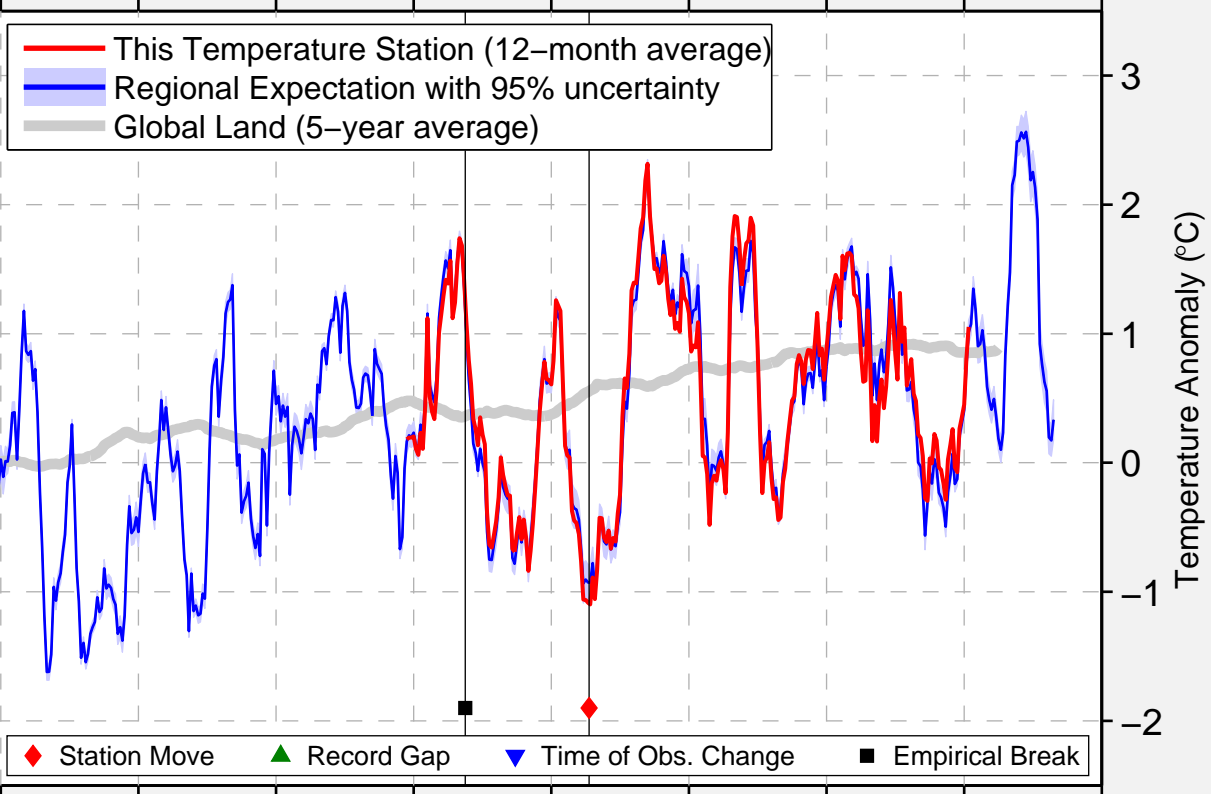

BOSWELL 4 WNW

40.535 N, 87.453 W (United States)

◆ Station Move ▲ Record Gap ▼ Time of Obs. Change ■ Empirical Break

1975 1980 1985 1990 1995 2000 2005 2010 2015

Data Quality Controlled and Aligned at Breakpoints

Berkeley Earth