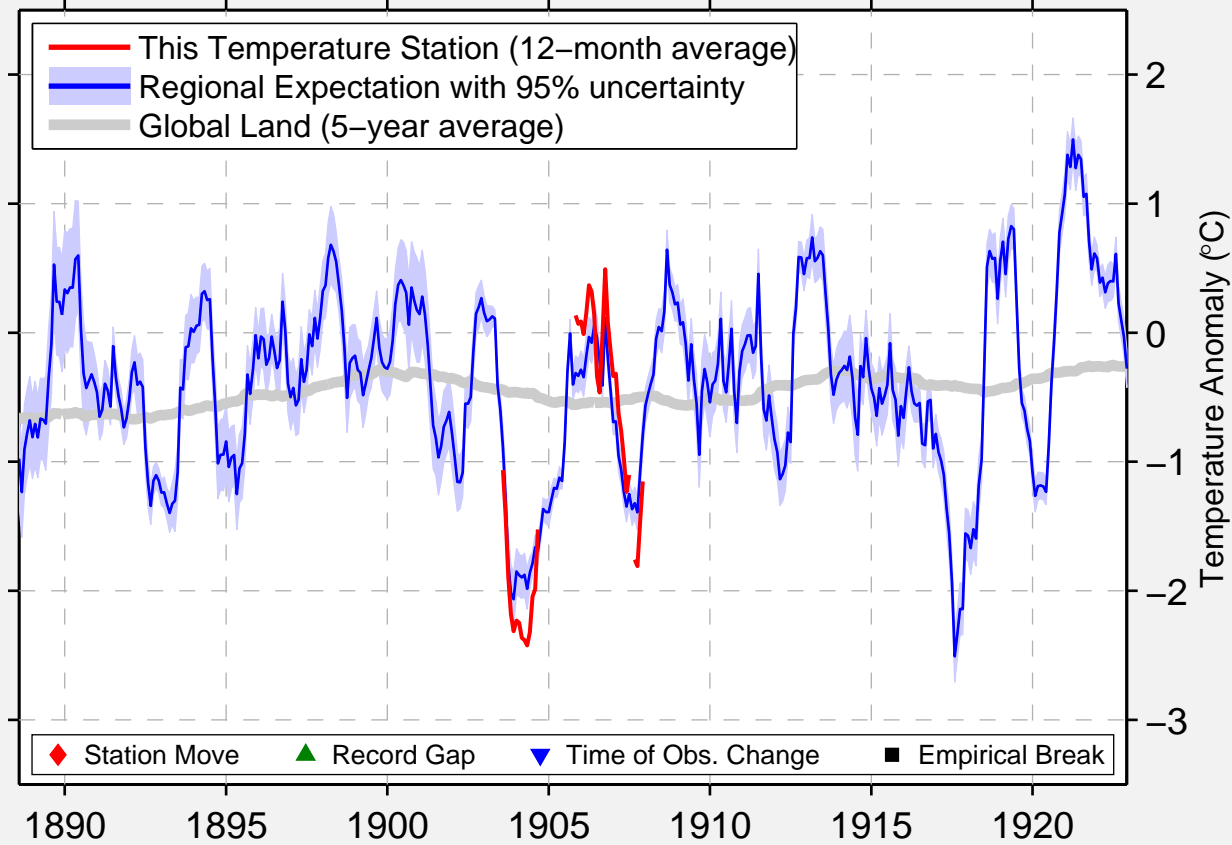

FREEPORT

40.500 N, 79.750 W (United States)

Data Quality Controlled and Aligned at Breakpoints

Berkeley Earth