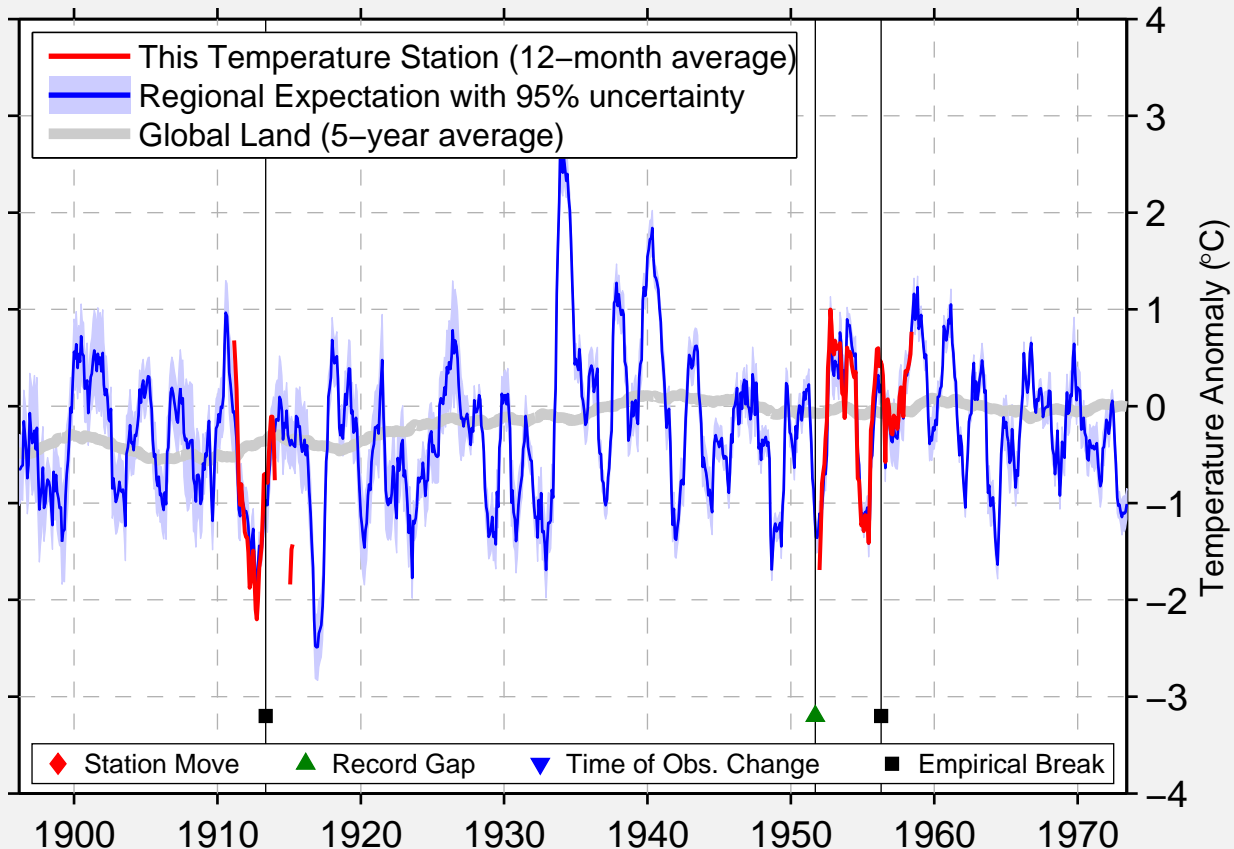

# IOSEPA SOUTH RANCH

40.500 N, 112.750 W (United States)

Data Quality Controlled and Aligned at Breakpoints

Berkeley Earth