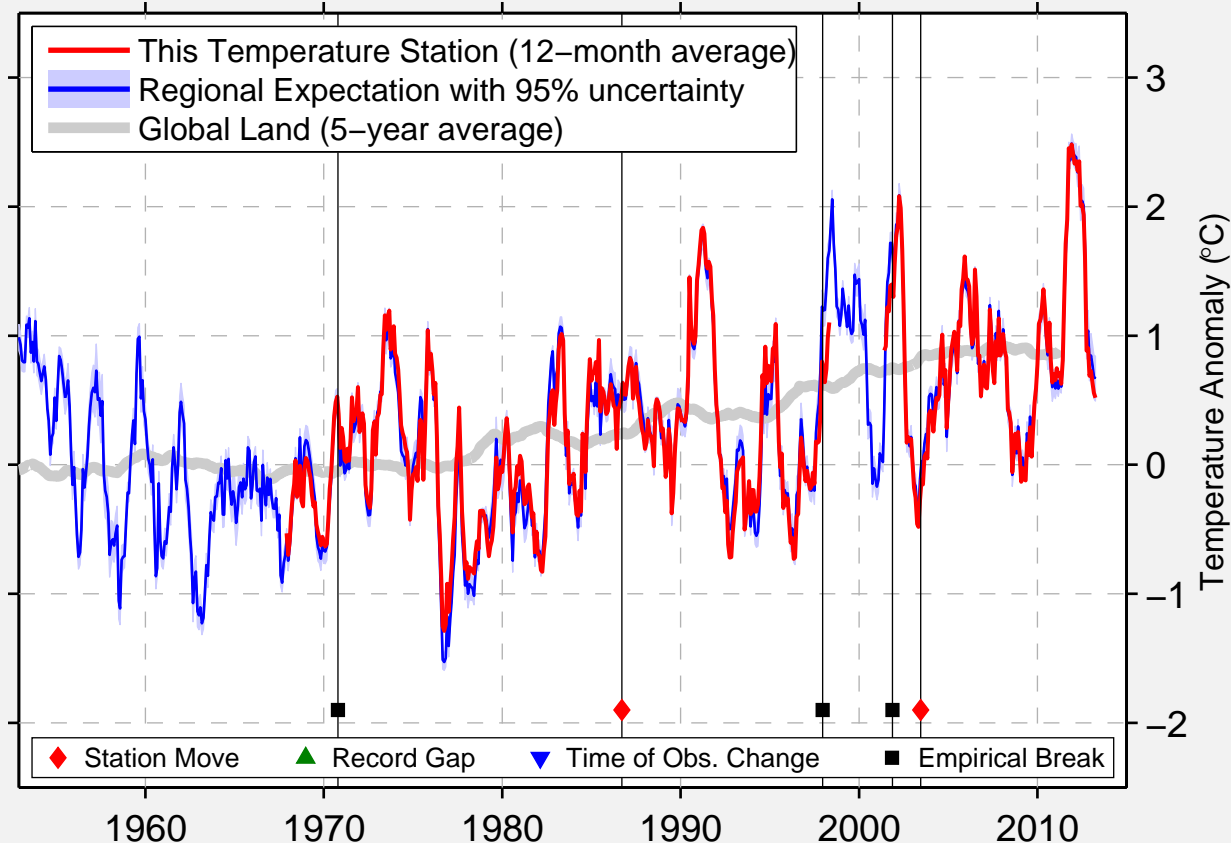

ALTOONA 3 W

40.495 N, 78.467 W (United States)

Data Quality Controlled and Aligned at Breakpoints

Berkeley Earth