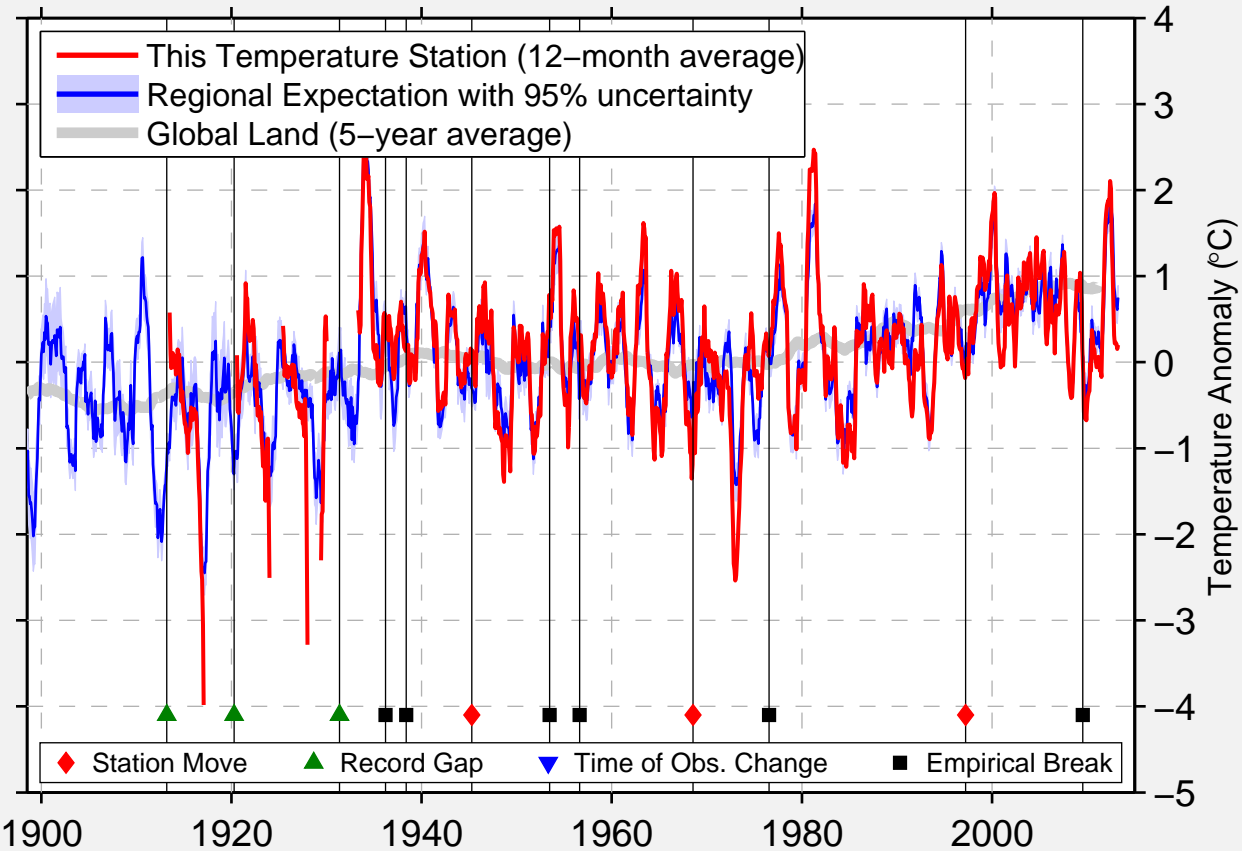

HAYDEN

40.493 N, 107.255 W (United States)

Data Quality Controlled and Aligned at Breakpoints

Berkeley Earth