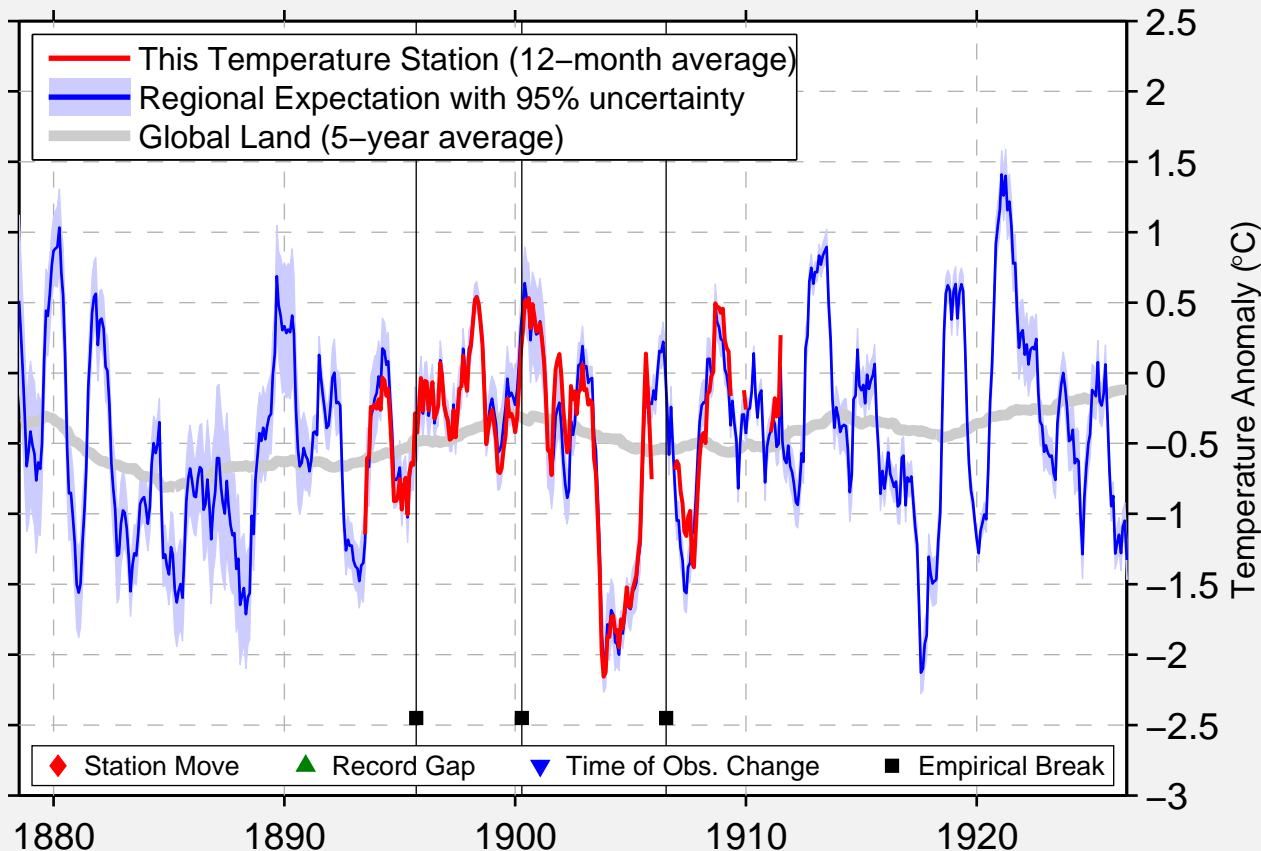

# NEW BRUNSWICK (1)

40.483 N, 74.450 W (United States)

Data Quality Controlled and Aligned at Breakpoints

Berkeley Earth