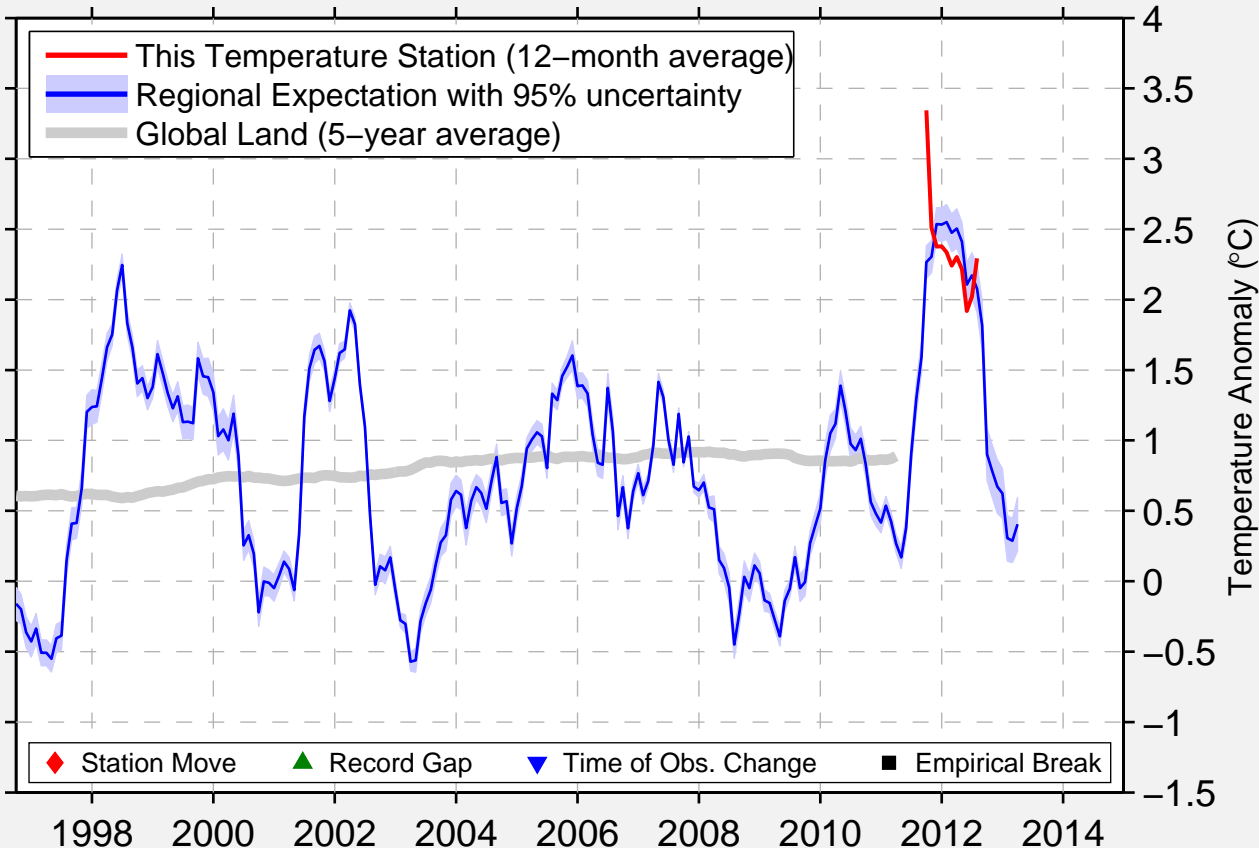

MARION MUNICIPAL

40.483 N, 85.683 W (United States)

Data Quality Controlled and Aligned at Breakpoints

Berkeley Earth