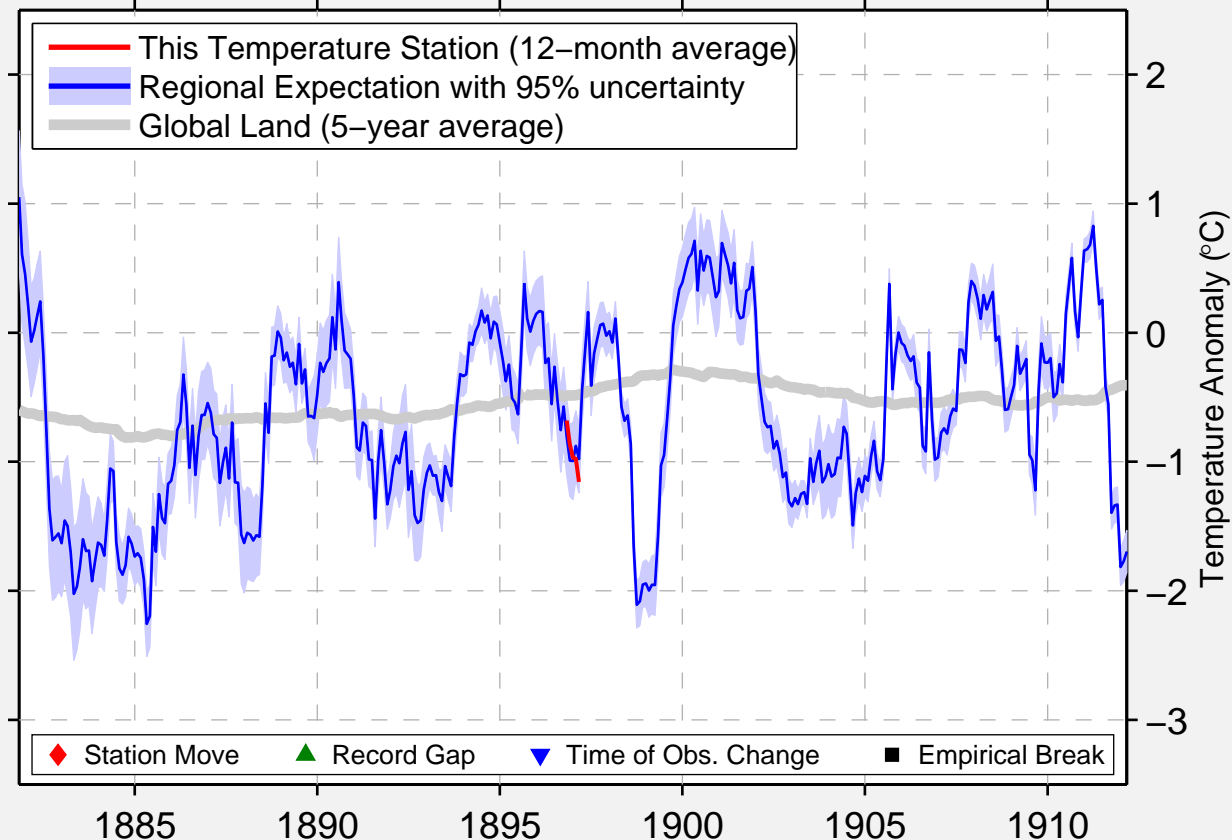

# NORMAN

40.480 N, 98.792 W (United States)

Data Quality Controlled and Aligned at Breakpoints

Berkeley Earth