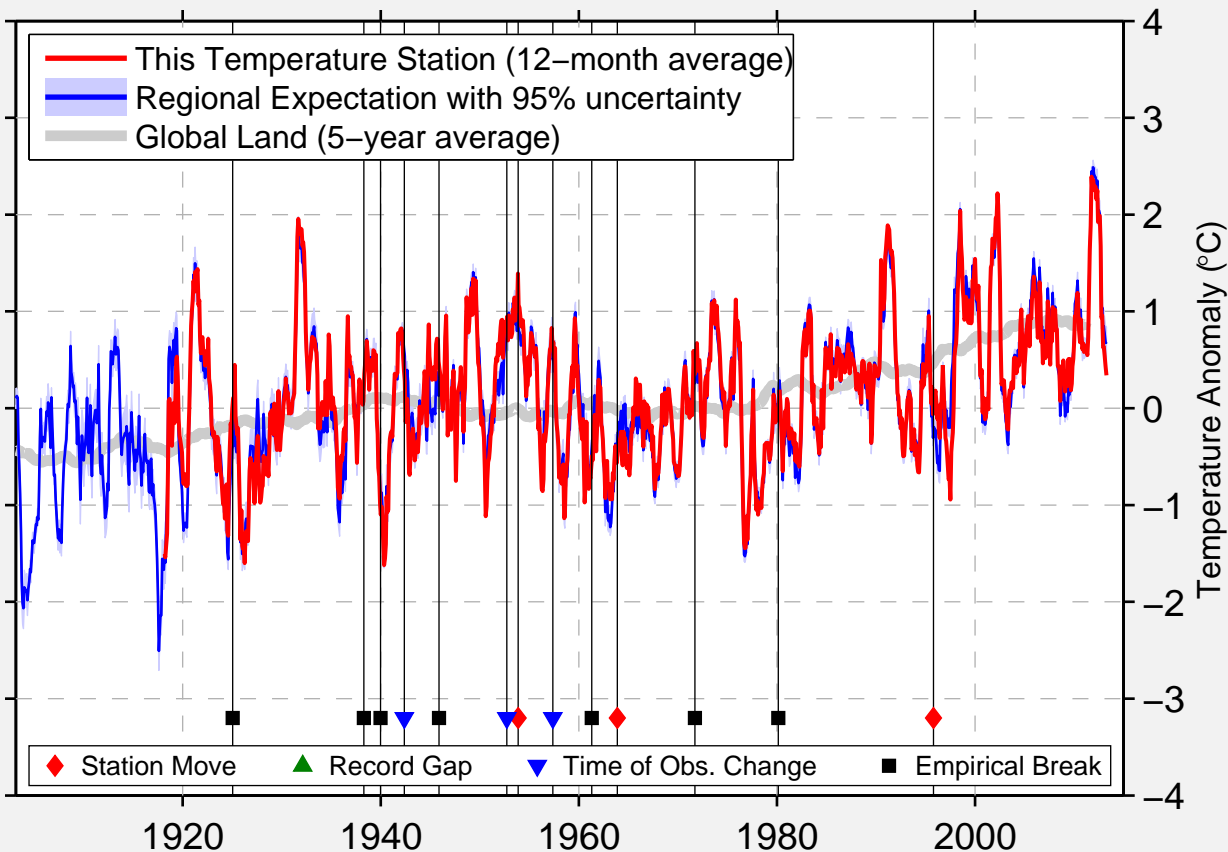

EBENSBURG SEWAGE PLANT

40.476 N, 78.723 W (United States)

Data Quality Controlled and Aligned at Breakpoints

Berkeley Earth