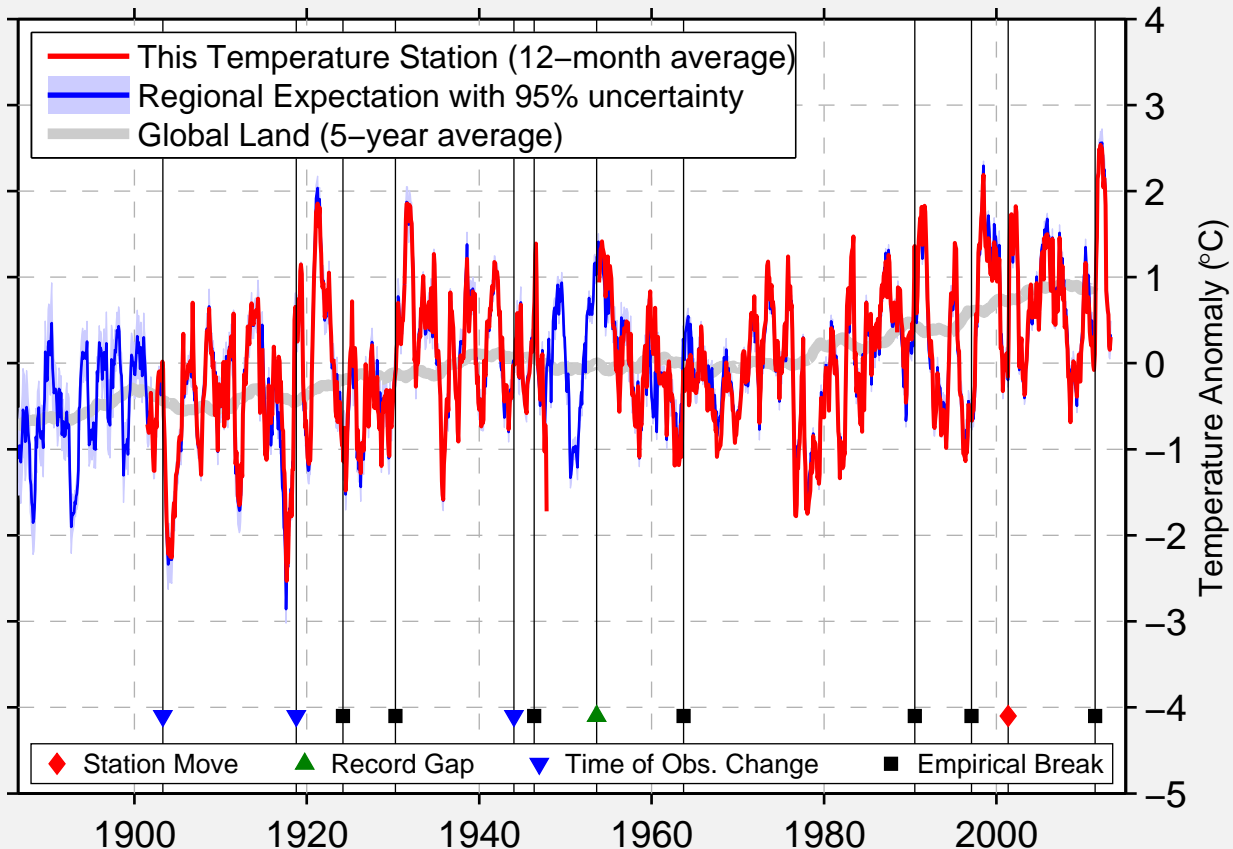

# WEST LAFAYETTE 6 NW

40.475 N, 86.992 W (United States)

Data Quality Controlled and Aligned at Breakpoints

Berkeley Earth