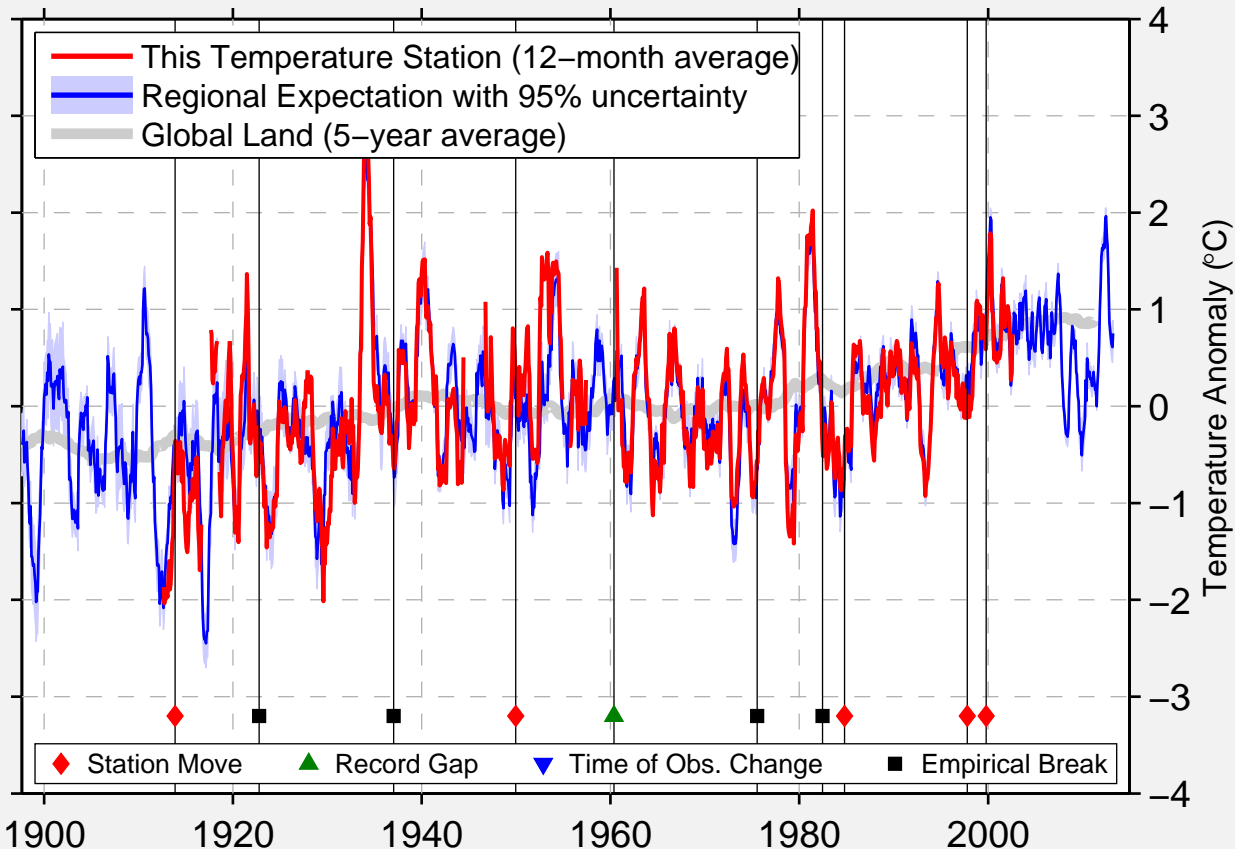

SPICER

40.467 N, 106.461 W (United States)

Data Quality Controlled and Aligned at Breakpoints

Berkeley Earth