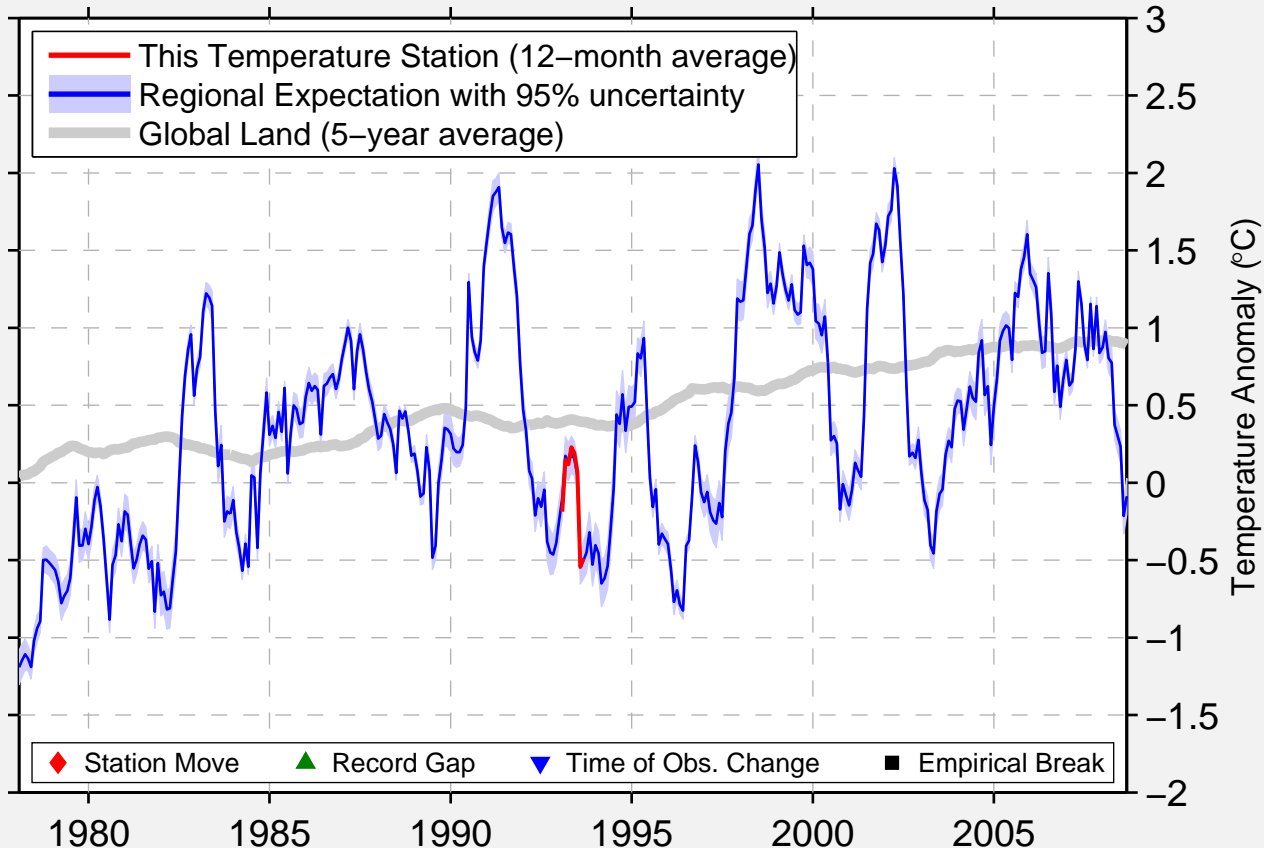

# PIT CARNEGIE SCIENCE CENTER

40.445 N, 80.019 W (United States)

Data Quality Controlled and Aligned at Breakpoints

Berkeley Earth