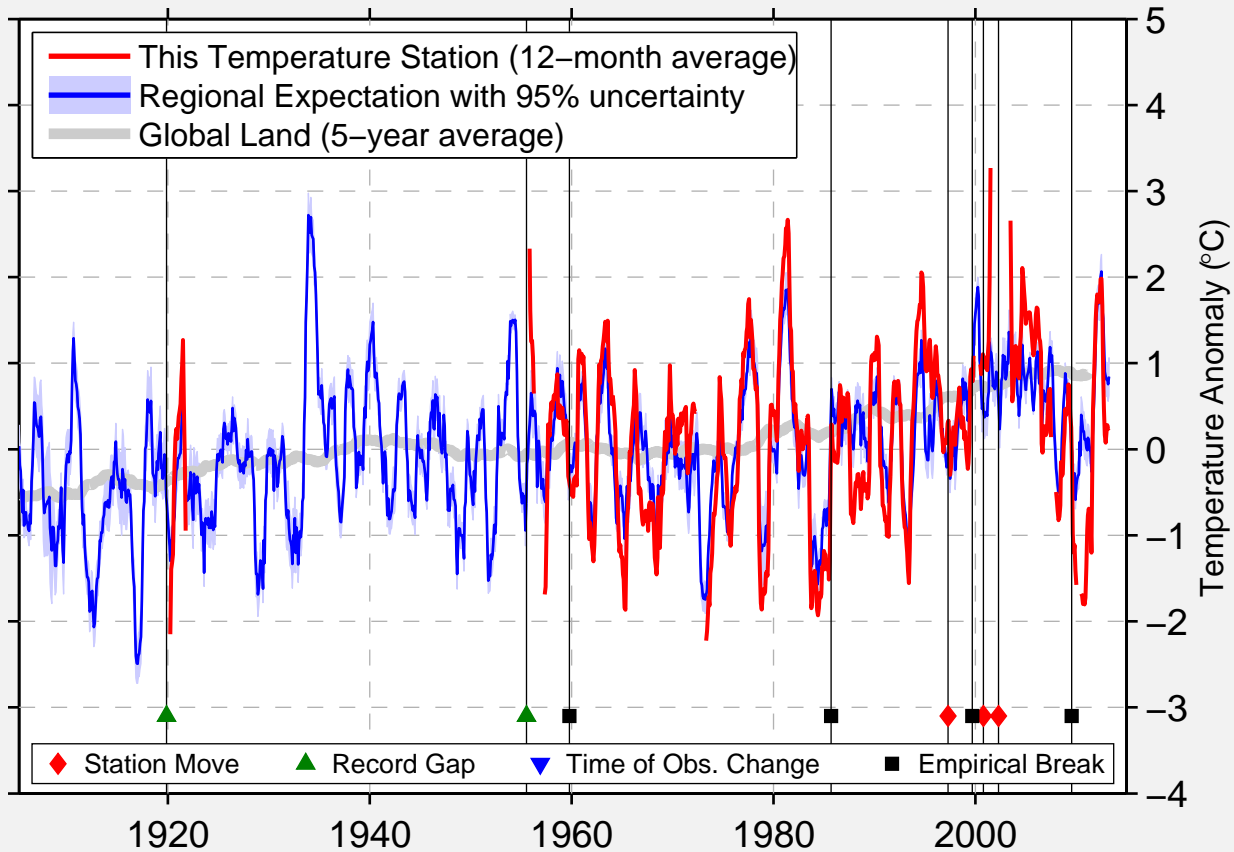

DINOSAUR NATIONAL MONUMEN

40.436 N, 109.302 W (United States)

Data Quality Controlled and Aligned at Breakpoints

Berkeley Earth