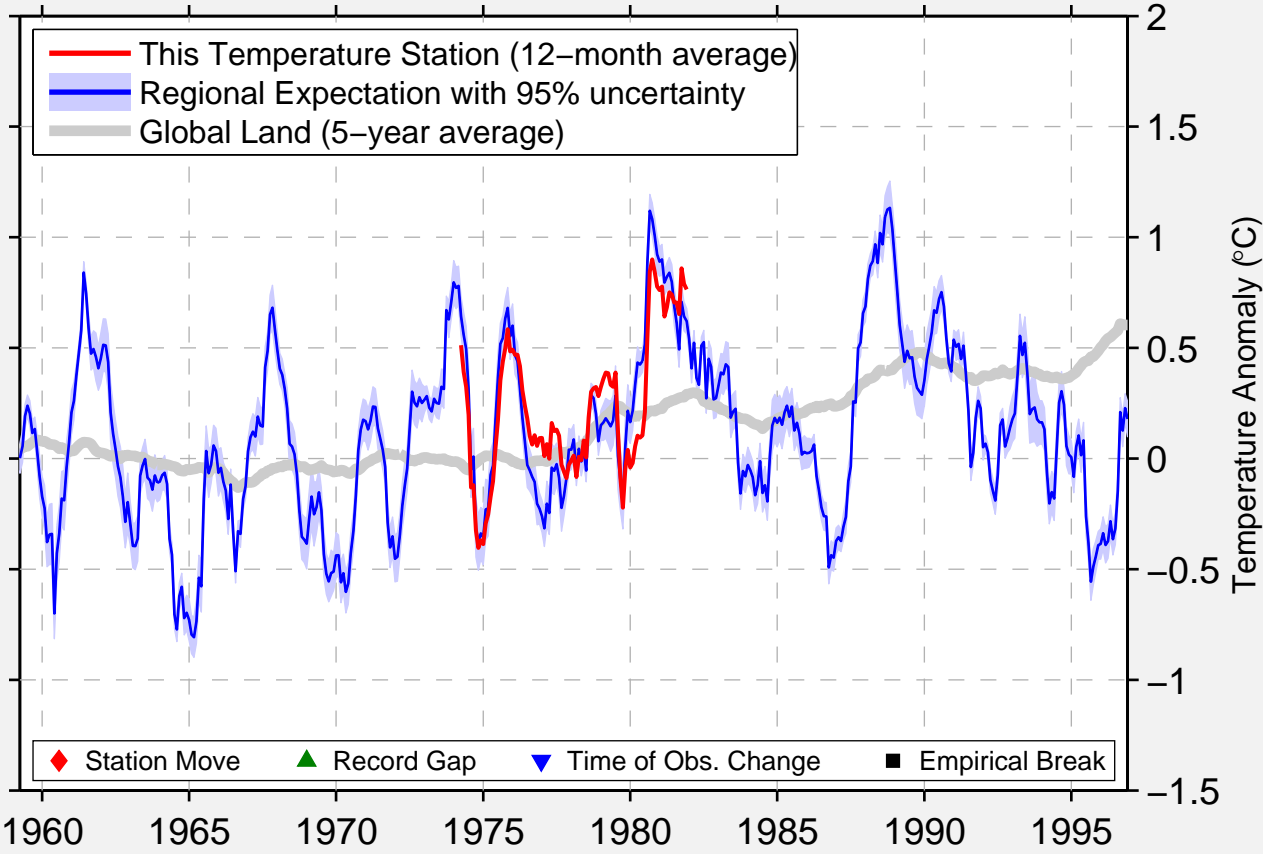

# PORTLAND AERO

38.383 S, 141.633 E (Australia)

Data Quality Controlled and Aligned at Breakpoints

Berkeley Earth