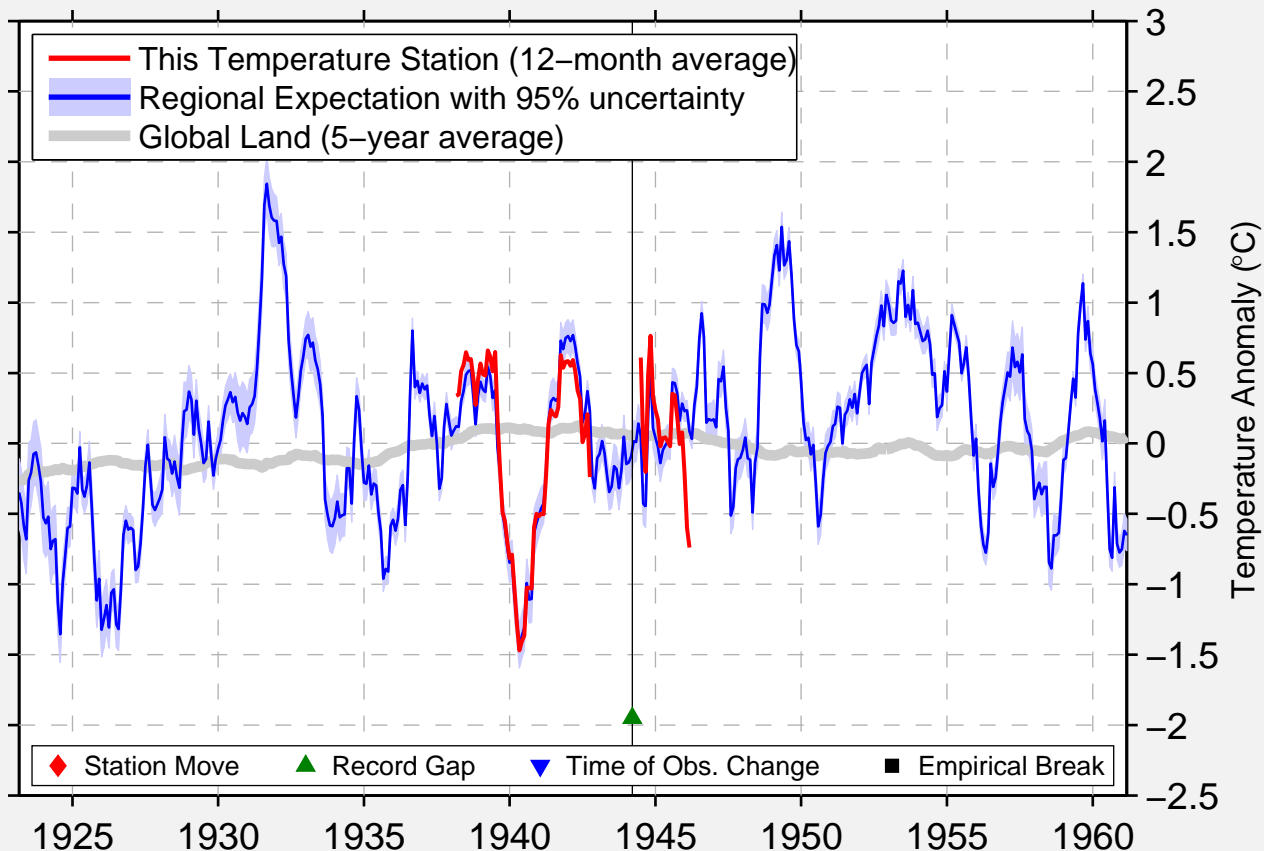

NEW BLOOMFIELD

40.419 N, 77.188 W (United States)

Data Quality Controlled and Aligned at Breakpoints

Berkeley Earth