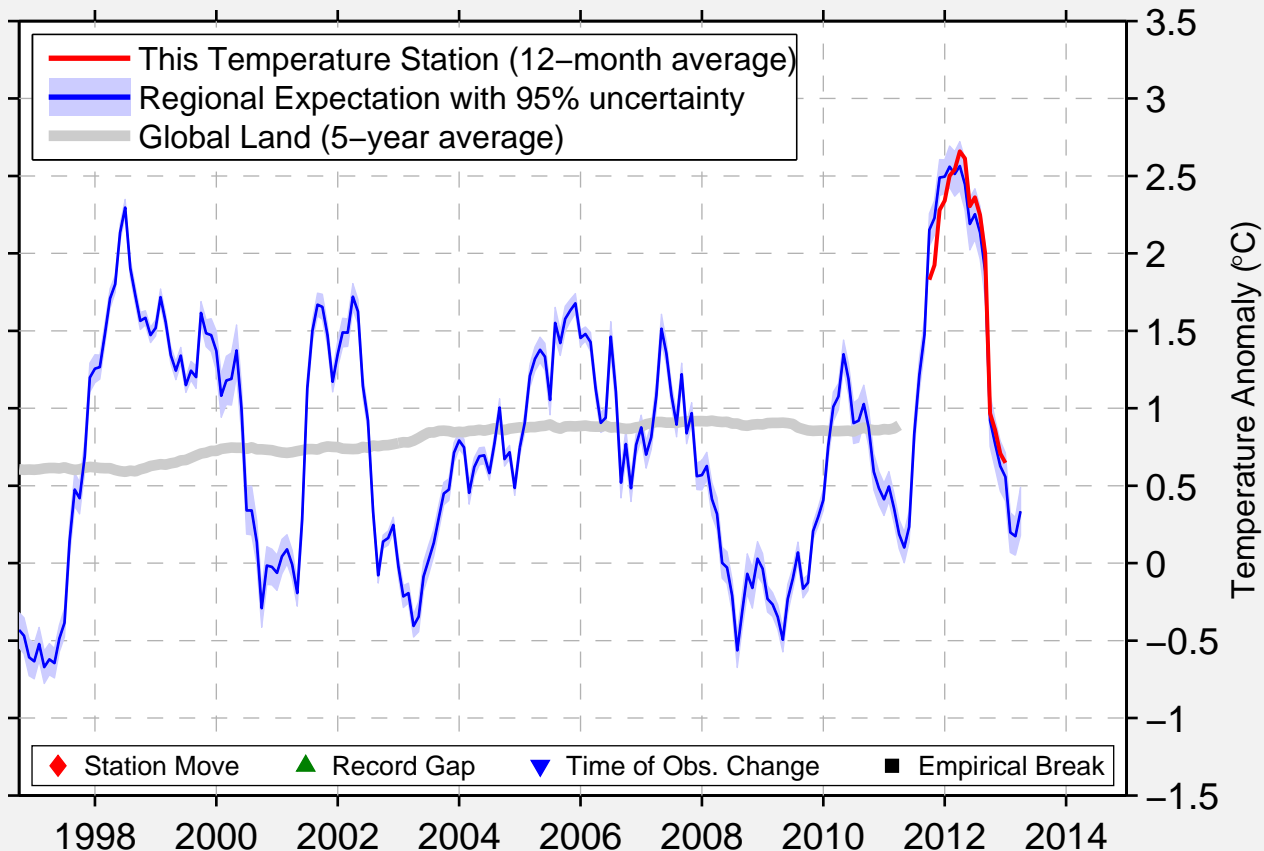

W LAFAYETTE SEW PLT

40.417 N, 86.906 W (United States)

Data Quality Controlled and Aligned at Breakpoints

Berkeley Earth