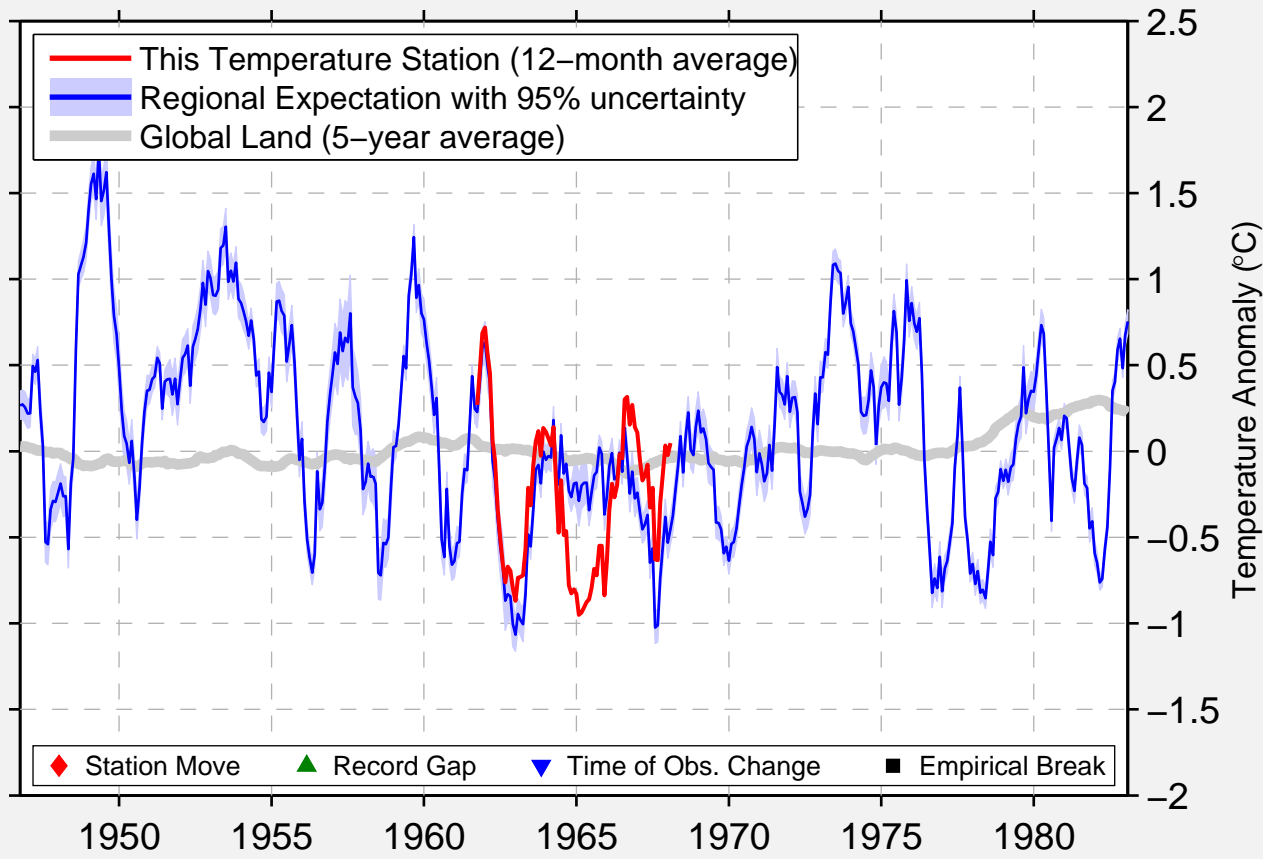

# NEW MONMOUTH

40.417 N, 74.100 W (United States)

Data Quality Controlled and Aligned at Breakpoints

Berkeley Earth