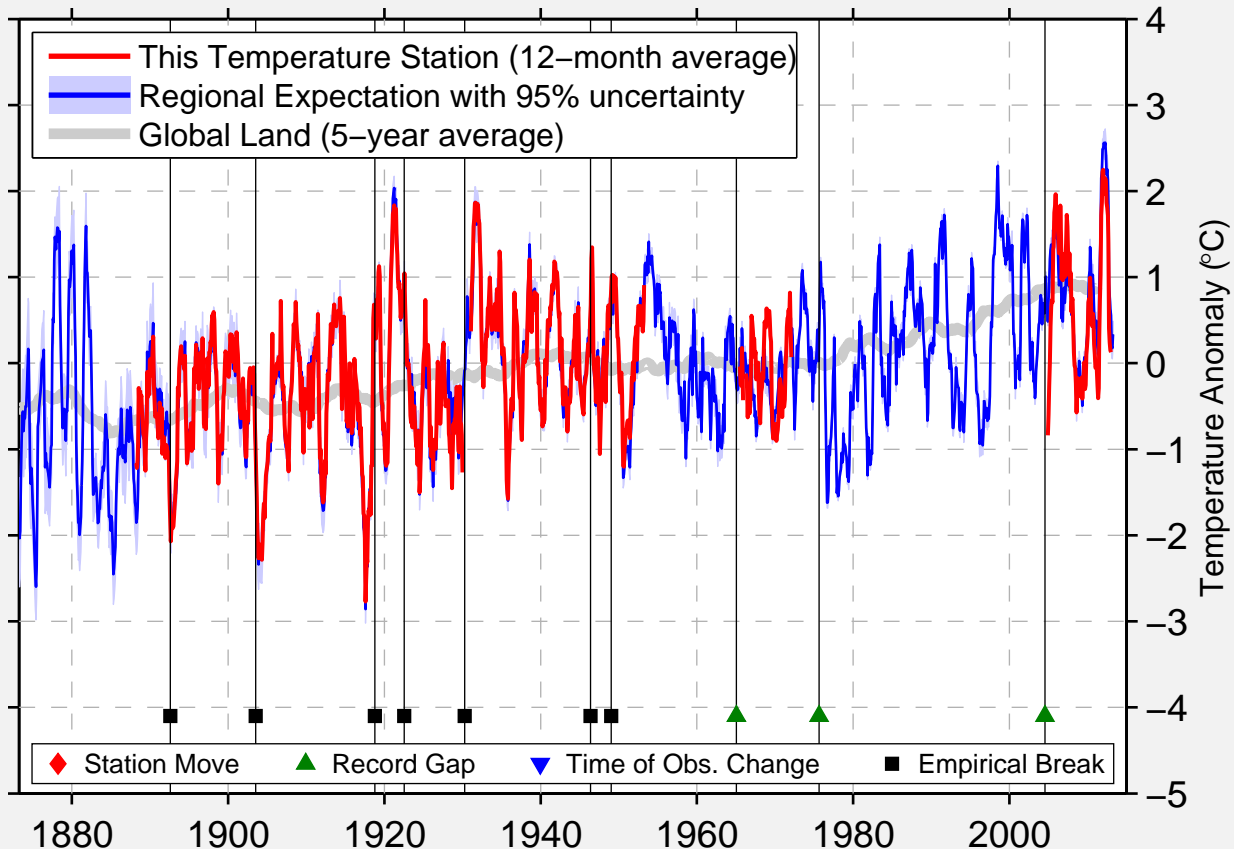

# WEST LAFAYETTE PURDUE UNIV

40.408 N, 86.900 W (United States)

Data Quality Controlled and Aligned at Breakpoints

Berkeley Earth