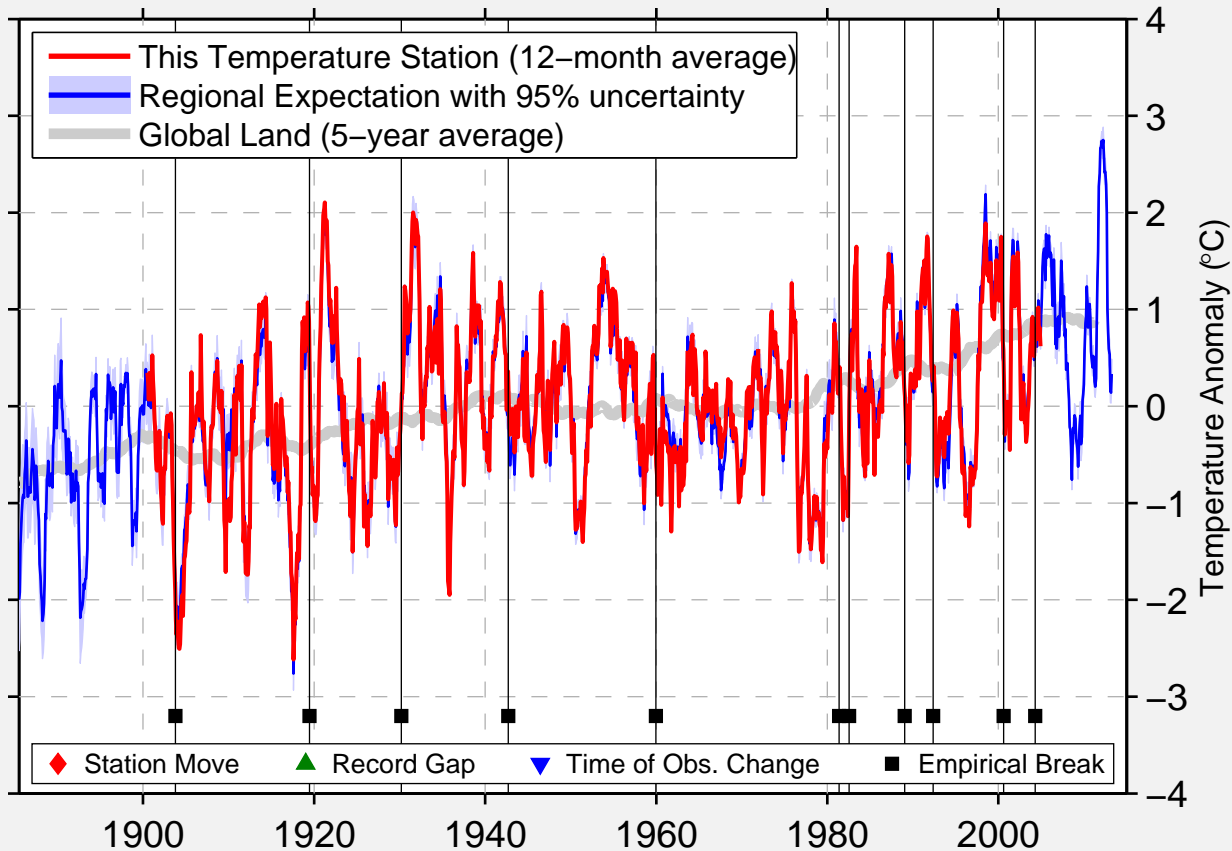

PEORIA, IL

40.400 N, 89.410 W (United States)

Data Quality Controlled and Aligned at Breakpoints

Berkeley Earth