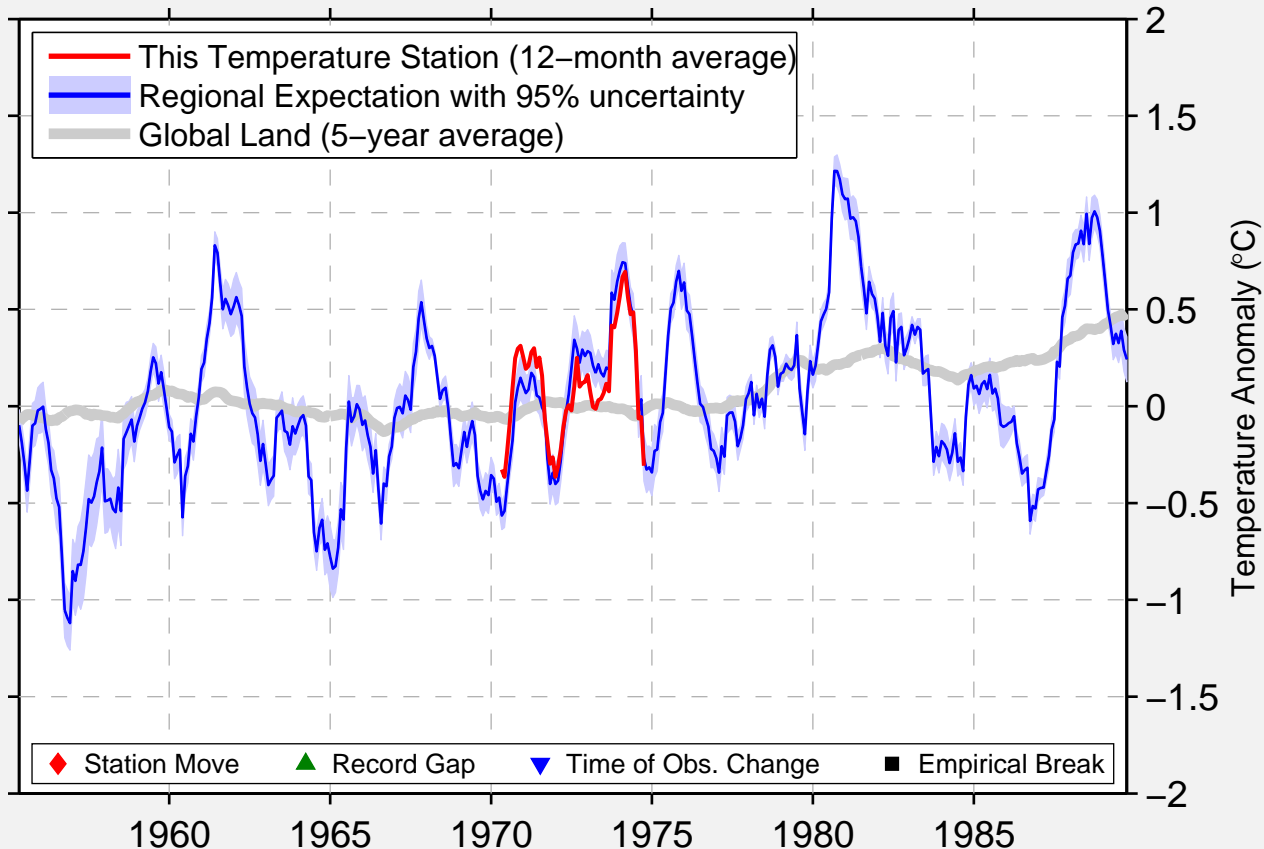

FRENCH ISLAND (MCLEOD PRISON)

38.400 S, 145.300 E (Australia)

Data Quality Controlled and Aligned at Breakpoints

Berkeley Earth