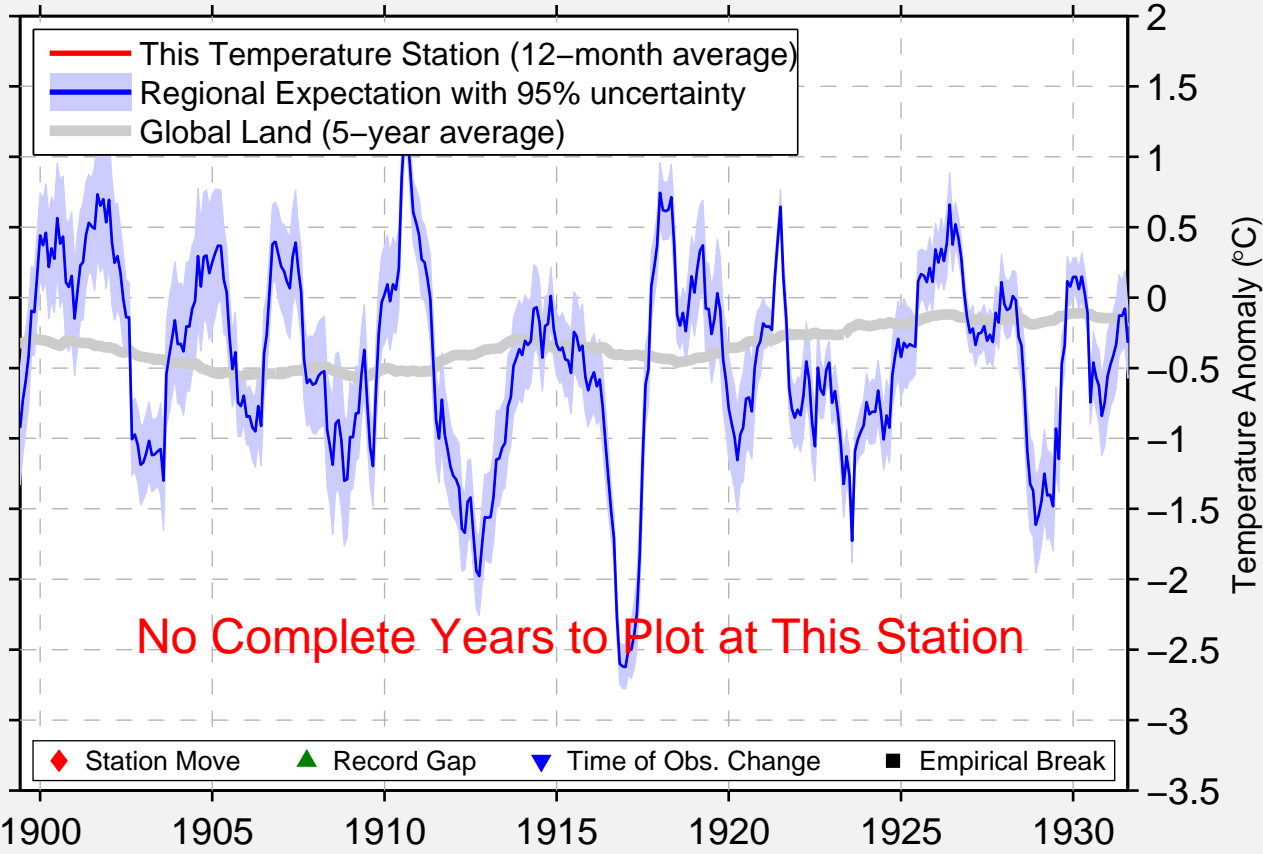

MOUNTAIN HOME

40.383 N, 110.400 W (United States)

No Complete Years to Plot at This Station

◆ Station Move ▲ Record Gap ▼ Time of Obs. Change ■ Empirical Break