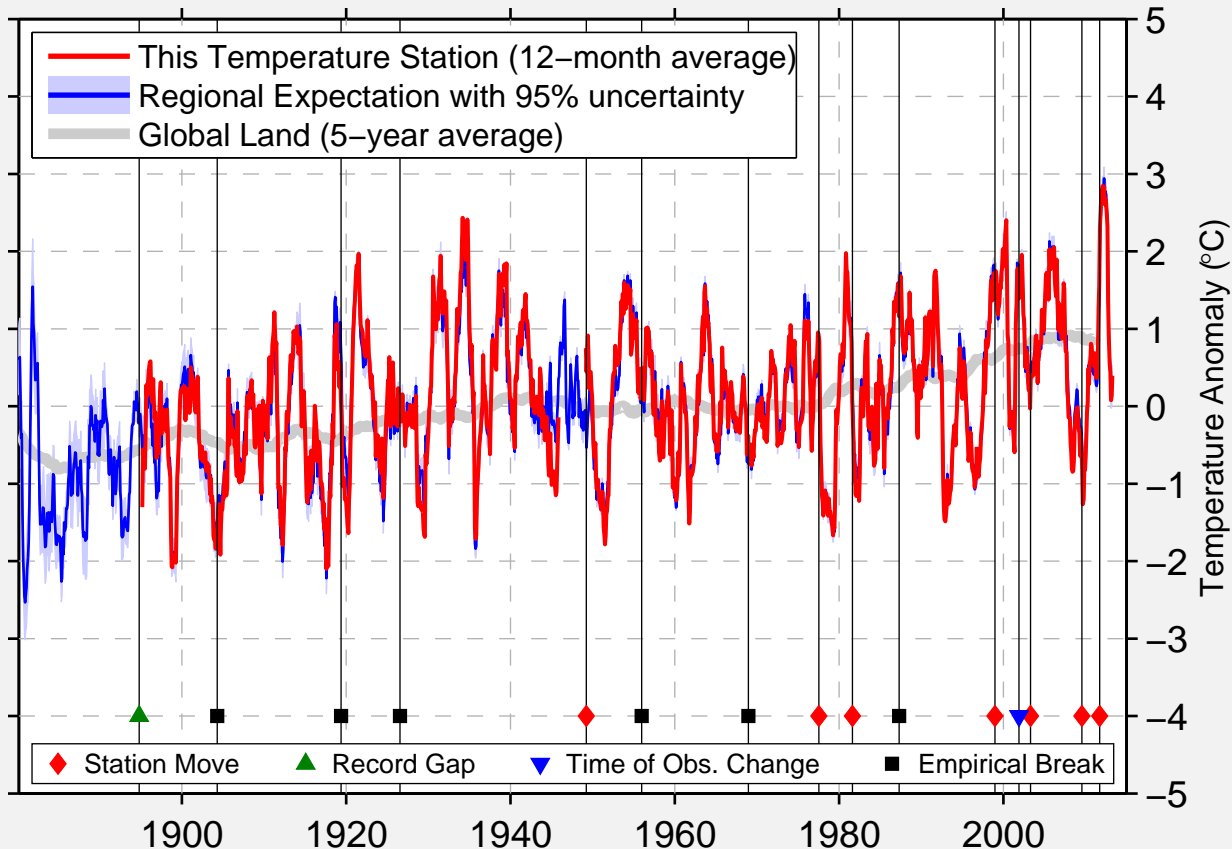

# AUBURN 5 ESE

40.370 N, 95.747 W (United States)

Data Quality Controlled and Aligned at Breakpoints

Berkeley Earth