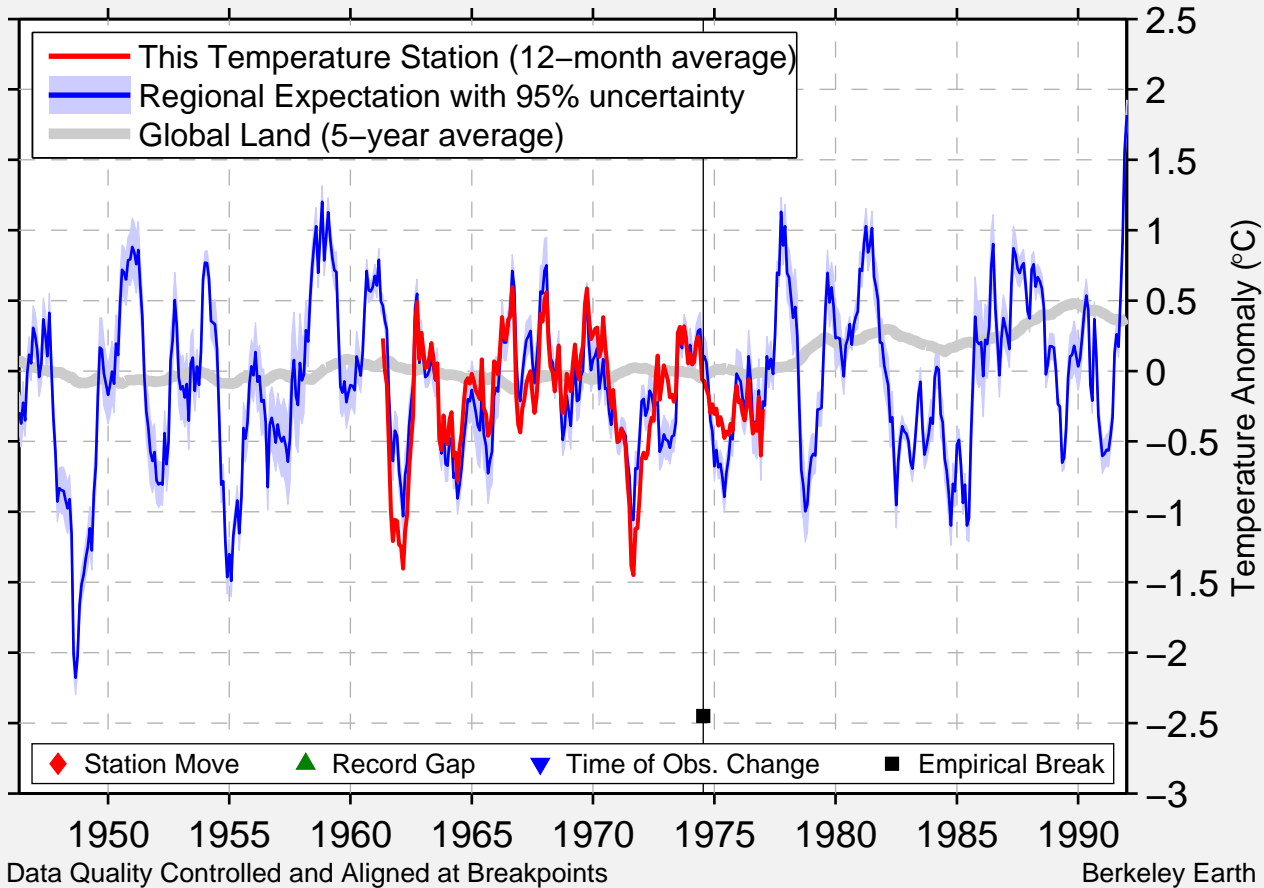

FLEMING FISH & GAME

40.367 N, 120.317 W (United States)

Data Quality Controlled and Aligned at Breakpoints

Berkeley Earth